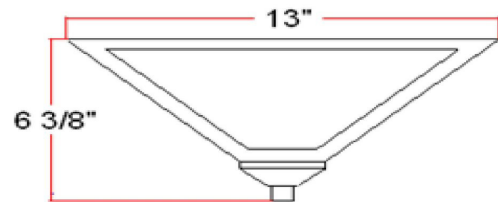

Torino Two-Light Ceiling Mount Light with Snow Glass
Satin Nickel

SPECIFICATIONS

MOUNTING:	Flush Mount	LED BRIGHTNESS (LUMENS):	N/A
SLOPED CEILING ADAPTABLE:	N/A	LED COLOR CORRELATED TEMPERATURE (CCT):	N/A
LAMP TYPE 1:	2 lamps 60W Incandescent	LED COLOR RENDERING INDEX (CRI):	N/A
BULB INCLUDED:	N/A	LED EFFICACY:	N/A
WATTS PER BULB:	60W	LED AVERAGE RATED LIFE:	N/A
TOTAL WATTAGE:	120W	ENERGY EFFICIENT:	No
DIMMABLE:	Yes	LIGHTING AMPS:	N/A
MATERIAL CONSTRUCTION:	Steel	VOLTAGE:	120V
ASSEMBLED DIMENSIONS:	6.4" H x 13" L x 13" D		
WEIGHT:	8.6 lbs.		
BACKPLATE DIMENSIONS:	N/A		
CANOPY/PLATE DIMENSIONS:	N/A		
GLASS/SHADE DIMENSIONS:	6.4" H x 13" L x 13" D		
GLASS/SHADE MATERIAL:	Glass		
GLASS/SHADE TYPE:	Snow		
GLASS/SHADE COLOR:	White		