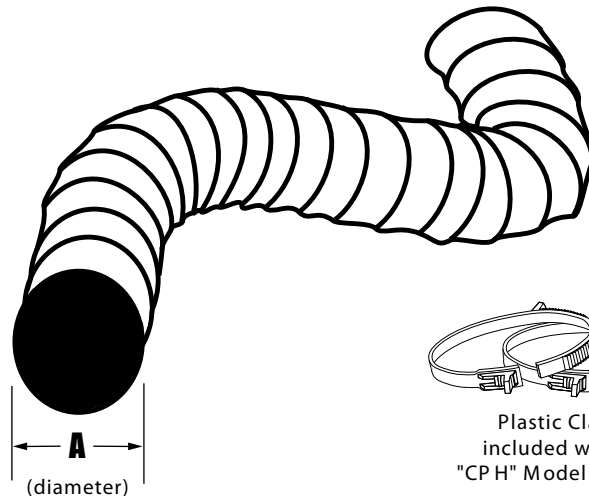

White Vinyl Flexible Duct- 3"(7.5cm) & 4"(10.1cm) dia's

White Vinyl Flexible Duct

Model No.	Description
PH38W	white vinyl flexible duct
PH45W	white vinyl flexible duct
PH48W	white vinyl flexible duct
PH320W	white vinyl flexible duct
CPH38W	white vinyl flexible duct, w/2 plastic clamps
CPH48W	white vinyl flexible duct, w/2 plastic clamps
PH420W	white vinyl flexible duct
BH320W	white vinyl flexible duct
BH350W	white vinyl flexible duct
BH420W	white vinyl flexible duct
BH450W	white vinyl flexible duct

Performance Data

Operating Temperature Range

- 10°F - 240°F / -12C - 116C Intermittent
- 10 F - 190 F / -12C - 88C Intermittent

General Information

- 5 ft(1.5m) lengths compress to 3½"(9cm)
- 8 ft(2.4m) lengths compress to 4½"(11cm)
- 20 ft(6m) lengths compress to 14"(35cm)
- 50 ft(15m) lengths compress to 30"(76cm)
- not recommended for dryer venting

Model No.	A	Length
PH38W	3"dia.	8 ft(2.4m)
PH45W	4"dia.	5 ft(1.5m)
PH48W	3"dia.	8 ft.
PH45W	4"dia.	5 ft.
PH48W	4"dia.	8 ft.
CPH38W	3"dia.	8 ft.
CPH48W	4"dia.	8 ft.
PH420W	4"dia.	20 ft(6m)
BH320W	3"dia.	20 ft.
BH350W	3"dia.	50 ft(15m)
BH420W	4"dia.	20 ft.
BH450W	4"dia.	50 ft.