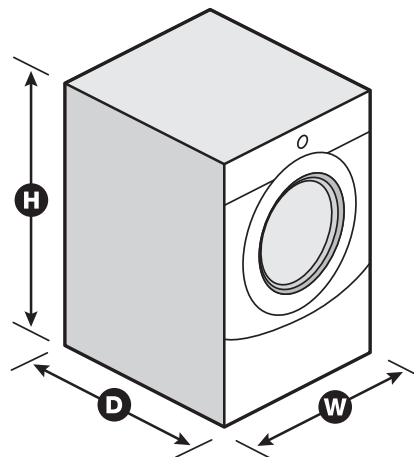

NOTE: Dimensions are for planning purposes only. For complete details, see Installation Instructions packed with product. Specifications subject to change without notice.

®/™ © 2020. All rights reserved. Printed in the U.S.A. D200104XXD. WED560LHSpecSheetV01.