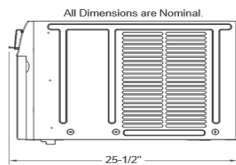

Window Air Conditioner

Model: SW06R1 SW08R1
SW12R1 SW10R1
SW18R2 SW15R1
SW25R2

NEMA Receptacle Configuration.

For Compatibility, Match to NEMA Plug.

Model #	SW06R1	SW08R1	SW10R1	SW12R1	SW15R1	SW18R2	SW25R2	
Cooling Performance	Capacity (BTU/Hr)	6,000	8,000	10,000	12,000	14,500	18,000/17,700	25,000/24,700
	Current	4.5A	5.9A	8.03A	9.72A	11.8A	7.2/7.6A	12.2/13A
	Input Power	490W	667W	925W	1000W	1280W	1525/1500W	2427/2398W
	Refrigerant Type	R32	R32	R32	R32	R32	R32	R32
	Refrigerant Charge Amount	220g	300g	350g	420g	500g	700g	830g
	Design Pressure (High/Low)	520/300 PSIG	520/300 PSIG	520/300 PSIG	520/300 PSIG	520/300 PSIG	520/300 PSIG	520/300 PSIG
General Performance	CEER	12.1	12.0	12.0	12.0	11.3	11.8	10.3
	Airflow CFM (H/M/L)	169/145/132	197/166/149	321/285/252	310/278/247	298/265/229	363/328/301	461/443/421
	Room Area	151-200 sq. ft.	251-350 sq. ft.	351-450 sq. ft.	451-550 sq. ft.	551-700 sq. ft.	701-1000 sq. ft.	1001-1500 sq. ft.
	Max. Indoor Sound Level	56dBA	59dBA	61dBA	61 dBA	61 dBA	57.5 dBA	59.3 dBA
Electrical Specifications	Voltage	115V	115V	115V	115V	115V	230/208V	230/208V
	Frequency	60 Hz.	60 Hz.	60 Hz.	60 Hz.	60 Hz.	60 Hz.	60 Hz.
	NEMA Plug Configuration	5-15P	5-15P	5-15P	5-15P	5-15P	6-15P	6-20P
	Power Cord Length	6-1/2 Ft.	6-1/2 Ft.	6-1/2 Ft.	6-1/2 Ft.	6-1/2 Ft.	6-1/2 Ft.	6-1/2 Ft.
Dimensions	Net Weight	42 Lbs.	47 Lbs.	58 Lbs.	67 Lbs.	71 Lbs.	117 Lbs.	130 Lbs.
	Product dims	15.75" x 18.54" x 13.39"	15.75" x 18.54" x 13.39"	18.98" x 21.46" x 14.65"	18.98" x 21.46" x 14.65"	18.98" x 21.46" x 14.65"	23.62" x 25.39" x 17.91"	26.50" x 26.54" x 18.62"
	Window Opening Width	23"-36"	23"-36"	23"-36"	23"-36"	23"-36"	28"-40-1/2"	31"-42"
	Window Opening Height	14" Min.	14" Min.	15-1/2" Min.	15-1/2" Min.	15-1/2" Min.	18-1/2" Min.	19-1/2" Min.

SW25R2