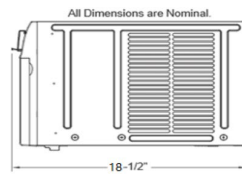

SW06R1 / SW08R1