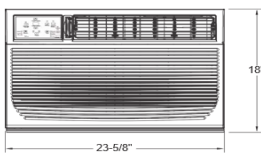

Window Air Conditioner

Model: SW06R1 SW08R1
SW12R1 SW10R1
SW18R2 SW15R1
SW25R2

NEMA Receptacle Configuration.

For Compatibility, Match to NEMA Plug.

Model #	SW06R1	SW08R1	SW10R1	SW12R1	SW15R1	SW18R2	SW25R2	
Cooling Performance	Capacity (BTU/Hr)	6,000	8,000	10,000	12,000	14,500	18,000/17,700	25,000/24,700
	Current	4.5A	5.9A	8.03A	9.72A	11.8A	7.2/7.6A	12.2/13A
	Input Power	490W	667W	925W	1000W	1280W	1525/1500W	2427/2398W
	Refrigerant Type	R32	R32	R32	R32	R32	R32	R32
	Refrigerant Charge Amount	220g	300g	350g	420g	500g	700g	830g
	Design Pressure (High/Low)	520/300 PSIG	520/300 PSIG	520/300 PSIG	520/300 PSIG	520/300 PSIG	520/300 PSIG	520/300 PSIG
General Performance	CEER	12.1	12.0	12.0	12.0	11.3	11.8	10.3
	Airflow CFM (H/M/L)	169/145/132	197/166/149	321/285/252	310/278/247	298/265/229	363/328/301	461/443/421
	Room Area	151-200 sq. ft.	251-350 sq. ft.	351-450 sq. ft.	451-550 sq. ft.	551-700 sq. ft.	701-1000 sq. ft.	1001-1500 sq. ft.
	Max. Indoor Sound Level	56dBA	59dBA	61dBA	61 dBA	61 dBA	57.5 dBA	59.3 dBA
Electrical Specifications	Voltage	115V	115V	115V	115V	115V	230/208V	230/208V
	Frequency	60 Hz.	60 Hz.	60 Hz.	60 Hz.	60 Hz.	60 Hz.	60 Hz.
	NEMA Plug Configuration	5-15P	5-15P	5-15P	5-15P	5-15P	6-15P	6-20P
	Power Cord Length	6-1/2 Ft.	6-1/2 Ft.	6-1/2 Ft.	6-1/2 Ft.	6-1/2 Ft.	6-1/2 Ft.	6-1/2 Ft.
Dimensions	Net Weight	42 Lbs.	47 Lbs.	58 Lbs.	67 Lbs.	71 Lbs.	117 Lbs.	130 Lbs.
	Product dims	15.75" x 18.54" x 13.39"	15.75" x 18.54" x 13.39"	18.98" x 21.46" x 14.65"	18.98" x 21.46" x 14.65"	18.98" x 21.46" x 14.65"	23.62" x 25.39" x 17.91"	26.50" x 26.54" x 18.62"
	Window Opening Width	23"-36"	23"-36"	23"-36"	23"-36"	23"-36"	28"-40-1/2"	31"-42"
	Window Opening Height	14" Min.	14" Min.	15-1/2" Min.	15-1/2" Min.	15-1/2" Min.	18-1/2" Min.	19-1/2" Min.

SW18R2