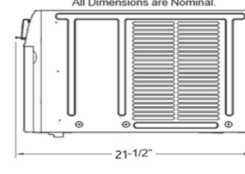

SW10R1 / SW12R1 / SW15R1