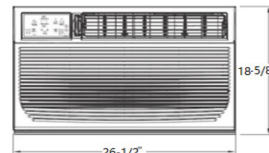

Window Air Conditioner

Model: SW06R1 SW08R1
SW12R1 SW10R1
SW18R2 SW15R1
SW25R2

NEMA Receptacle Configuration.

For Compatibility, Match to NEMA Plug.

Model #	SW06R1	SW08R1	SW10R1	SW12R1	SW15R1	SW18R2	SW25R2	
Cooling Performance	Capacity (BTU/Hr)	6,000	8,000	10,000	12,000	14,500	18,000/17,700	25,000/24,700
	Current	4.5A	5.9A	8.03A	9.72A	11.8A	7.2/7.6A	12.2/13A
	Input Power	490W	667W	925W	1000W	1280W	1525/1500W	2427/2398W
	Refrigerant Type	R32	R32	R32	R32	R32	R32	R32
	Refrigerant Charge Amount	220g	300g	350g	420g	500g	700g	830g
	Design Pressure (High/Low)	520/300 PSIG	520/300 PSIG	520/300 PSIG	520/300 PSIG	520/300 PSIG	520/300 PSIG	520/300 PSIG
General Performance	CEER	12.1	12.0	12.0	12.0	11.3	11.8	10.3
	Airflow CFM (H/M/L)	169/145/132	197/166/149	321/285/252	310/278/247	298/265/229	363/328/301	461/443/421
	Room Area	151-200 sq. ft.	251-350 sq. ft.	351-450 sq. ft.	451-550 sq. ft.	551-700 sq. ft.	701-1000 sq. ft.	1001-1500 sq. ft.
	Max. Indoor Sound Level	56dBA	59dBA	61dBA	61 dBA	61 dBA	57.5 dBA	59.3 dBA
Electrical Specifications	Voltage	115V	115V	115V	115V	115V	230/208V	230/208V
	Frequency	60 Hz.	60 Hz.	60 Hz.	60 Hz.	60 Hz.	60 Hz.	60 Hz.
	NEMA Plug Configuration	5-15P	5-15P	5-15P	5-15P	5-15P	6-15P	6-20P
	Power Cord Length	6-1/2 Ft.	6-1/2 Ft.	6-1/2 Ft.	6-1/2 Ft.	6-1/2 Ft.	6-1/2 Ft.	6-1/2 Ft.
Dimensions	Net Weight	42 Lbs.	47 Lbs.	58 Lbs.	67 Lbs.	71 Lbs.	117 Lbs.	130 Lbs.
	Product dims	15.75" x 18.54" x 13.39"	15.75" x 18.54" x 13.39"	18.98" x 21.46" x 14.65"	18.98" x 21.46" x 14.65"	18.98" x 21.46" x 14.65"	23.62" x 25.39" x 17.91"	26.50" x 26.54" x 18.62"
	Window Opening Width	23"-36"	23"-36"	23"-36"	23"-36"	23"-36"	28"-40-1/2"	31"-42"
	Window Opening Height	14" Min.	14" Min.	15-1/2" Min.	15-1/2" Min.	15-1/2" Min.	18-1/2" Min.	19-1/2" Min.

SW25R2