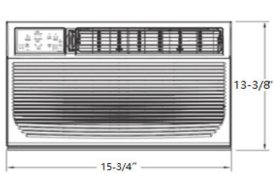

NEMA Receptacle Configuration.

For Compatibility, Match to NEMA Plug.

Model #	SW06R1	SW08R1	SW10R1	SW12R1	SW15R1	SW18R2	SW25R2	
Cooling Performance	Capacity (BTU/Hr)	6,000	8,000	10,000	12,000	14,500	18,000/17,700	25,000/24,700
	Current	4.5A	5.9A	8.03A	9.72A	11.8A	7.2/7.6A	12.2/13A
	Input Power	490W	667W	925W	1000W	1280W	1525/1500W	2427/2398W
	Refrigerant Type	R32	R32	R32	R32	R32	R32	R32
	Refrigerant Charge Amount	220g	300g	350g	420g	500g	700g	830g
	Design Pressure (High/Low)	520/300 PSIG	520/300 PSIG	520/300 PSIG	520/300 PSIG	520/300 PSIG	520/300 PSIG	520/300 PSIG
General Performance	CEER	12.1	12.0	12.0	12.0	11.3	11.8	10.3
	Airflow CFM (H/M/L)	169/145/132	197/166/149	321/285/252	310/278/247	298/265/229	363/328/301	461/443/421
	Room Area	151-200 sq. ft.	251-350 sq. ft.	351-450 sq. ft.	451-550 sq. ft.	551-700 sq. ft.	701-1000 sq. ft.	1001-1500 sq. ft.
	Max. Indoor Sound Level	56dBA	59dBA	61dBA	61 dBA	61 dBA	57.5 dBA	59.3 dBA
Electrical Specifications	Voltage	115V	115V	115V	115V	115V	230/208V	230/208V
	Frequency	60 Hz.	60 Hz.	60 Hz.	60 Hz.	60 Hz.	60 Hz.	60 Hz.
	NEMA Plug Configuration	5-15P	5-15P	5-15P	5-15P	5-15P	6-15P	6-20P
	Power Cord Length	6-1/2 Ft.	6-1/2 Ft.	6-1/2 Ft.	6-1/2 Ft.	6-1/2 Ft.	6-1/2 Ft.	6-1/2 Ft.
Dimensions	Net Weight	42 Lbs.	47 Lbs.	58 Lbs.	67 Lbs.	71 Lbs.	117 Lbs.	130 Lbs.
	Product dims	15.75" x 18.54" x 13.39"	15.75" x 18.54" x 13.39"	18.98" x 21.46" x 14.65"	18.98" x 21.46" x 14.65"	18.98" x 21.46" x 14.65"	23.62" x 25.39" x 17.91"	26.50" x 26.54" x 18.62"
	Window Opening Width	23"-36"	23"-36"	23"-36"	23"-36"	23"-36"	28"-40-1/2"	31"-42"
	Window Opening Height	14" Min.	14" Min.	15-1/2" Min.	15-1/2" Min.	15-1/2" Min.	18-1/2" Min.	19-1/2" Min.