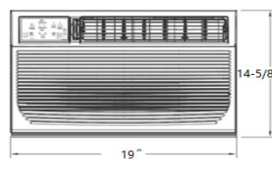

SW10R1 / SW12R1 / SW15R1