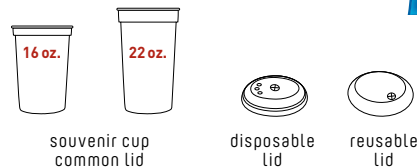

sleekline cup
common lid

disposable
lid

reusable
lid

SleekLine cups (custom print only)

SKU	Description	Pack Count (Cups)		Pack Count (Lids)			Cube	Ship Wt	TlxHl
		Units per Pkg	Pks per Case	Units per Pkg	Pks per Case				
32SL	32 oz. SleekLine cups only	15	25	—	—	4.1	34	8 x 3	
32SLTH	32 oz. SleekLine cups & disposable lids	12	25	50	6	4.0	30	8 x 3	
32SLSR	32 oz. SleekLine cups & reusable lids *(without pallets)	12	25	50	6	4.1	34	8 x 3	
32SLSRWS*	32 oz. SleekLine cups & reusable lids & straws	10	25	50	5	4.1	34	8 x 3	
32LT500	32 oz. SleekLine disposable lids only	—	—	50	10	1.1	3	5 x 3	
32SRLID	32 oz. SleekLine reusable lids only *straw colors available: white, yellow, red, blue, green, black	—	—	50	25	3.7	21	8 x 3	
44SL	44 oz. SleekLine cups only	12	25	—	—	4.2	36	9 x 3	
44SLSR	44 oz. SleekLine cups & reusable lids	8	25	50	4	4.2	30	9 x 3	
44SLSRWS*	44 oz. SleekLine cups, reusable lids & straws	8	25	50	4	4.2	30	9 x 3	
44LSS	44 oz. SleekLine reusable lids only *straw colors available: white, yellow, red, blue, green, black	—	—	50	20	3.4	21	9 x 3	