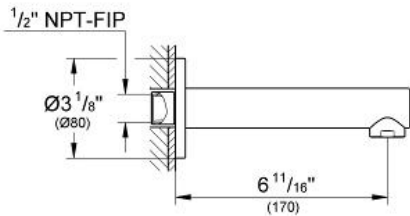

CONCETTO
Tub Spout
MODEL # 13274001

Pure Freude
an Wasser

GROHE

ADA

Product Description:
CONCETTO
Tub Spout

Standard Specification:

- Wall mount
- GROHE StarLight chrome finish
- Flow control
- 1/2" (13 mm) NPT Male Threads
- 6 11/16" (170 mm) spout reach