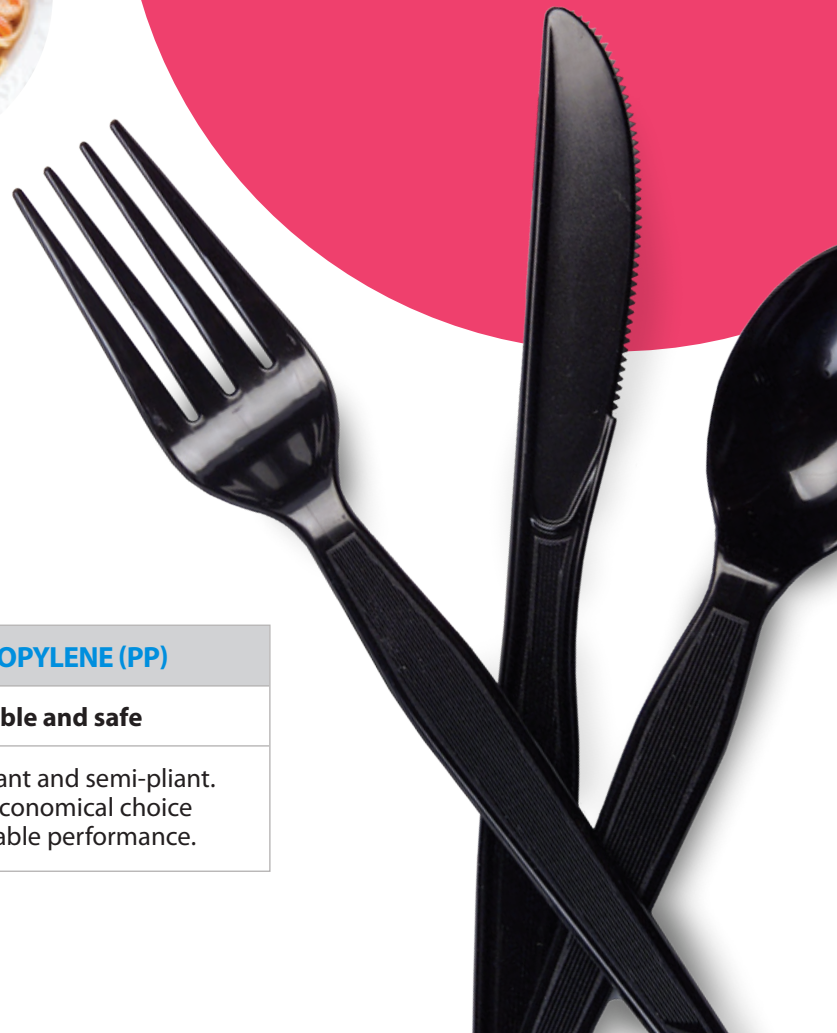

Dixie® Heavy Weight Polystyrene

Premium choice with exceptional strength and rigidity — perfect for tough to cut food like steak and chicken. Full size dinner length and elegant design for an upscale image.