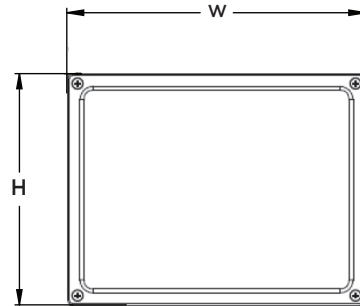

Specifications and dimensions subject to change without notice.

Ordering Information:

Bronze	LED	Delivered Lumens	CCT	H	W	D
140851	40W	4000	5000K	5-1/2"	7"	4"

Distributed by: