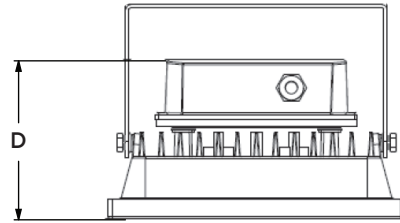

Outdoor LED Flood Light 140851

Features

Heavy duty utility outdoor flood light is an energy saving, long-lasting alternative to incandescent. Ideal use for security and general lighting. Provides lighting in residential, commercial, retail and hospitality applications.

Construction

Housing is die cast 22 gauge aluminum.
Inner silver reflector.

Finish

All exposed metal surface area is painted bronze.

Diffuser

Clear tempered glass diffuser.

Electrical

Input 120-277V VAC / 60 Hz.
Not compatible with dimmers.
Minimum starting temperature -4°F/-20° C.

LED

Integrated LED modules capable of producing:
40W, 4000 delivered lumens
5000K (CCT). Rated for 50,000 Hrs. 80 CRI.

Certification

cETLus certified for outdoor wet locations.

Warranty

Limited warranty: This fixture is free from defects in materials and workmanship for a period of 5 years from date-of-purchase.

Specifications and dimensions subject to change without notice.

Ordering Information:

Bronze	LED	Delivered Lumens	CCT	H	W	D
140851	40W	4000	5000K	5-1/2"	7"	4"

Distributed by: