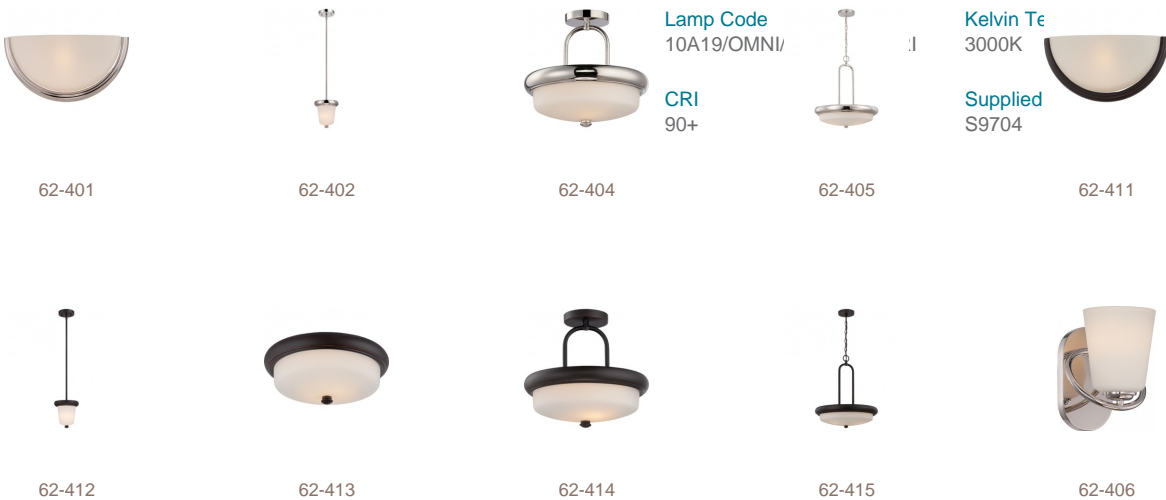

# NUVO 62-406

1-Light LED Vanity Fixture in Polished Nickel Finish with Satin White Glass - Omni LED Included

<b>Fixture Type</b> Vanity & Wall 1-Light	<b>Collection</b> Dylan
<b>Style</b> Transitional	<b>Finish</b> Polished Nickel
<b>Width</b> 6.5"	<b>Height</b> 8.625"
<b>Shade Description</b> Satin White	<b>Shade Material</b> Glass
<b>Extension</b> 8"	<b>Number of Lights</b> 1-Light
<b>Light Source</b> LED - Omni A19 Medium Base - 10W/3000K	<b>Lumen Output</b> 800 Lumens
<b>Max Wattage</b> 9.8W	<b>Wattage</b> 10 Watts
<b>Lamp Type</b> LED	<b>Bulb Type</b> A19 Bulb
<b>Bulb Base</b> Medium Base	<b>Bulb Included</b> Yes
<b>Replaceable Light Source</b> Yes	<b>Certification</b> UL Listed
<b>Safety Rated</b> Damp Location	<b>CA Prop-65</b> Warning
<b>CEC</b> Not T24 Compliant	<b>Energy Saver</b> Yes
<b>Energy Star</b> No	<b>UPC</b> 045923324062

## DYLAN

**Warranty**  
3-Year Warranty Light Source

**Average Rated Hours**  
25000

**Lamp Code**  
10A19/OMNI/

**Kelvin Te**  
3000K

**CRI**  
90+

**Supplied**  
S9704