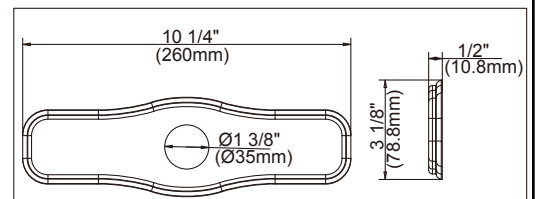

Submittal Information:

Job Name: _____

Location: _____

Contractor: _____

Contact #: _____