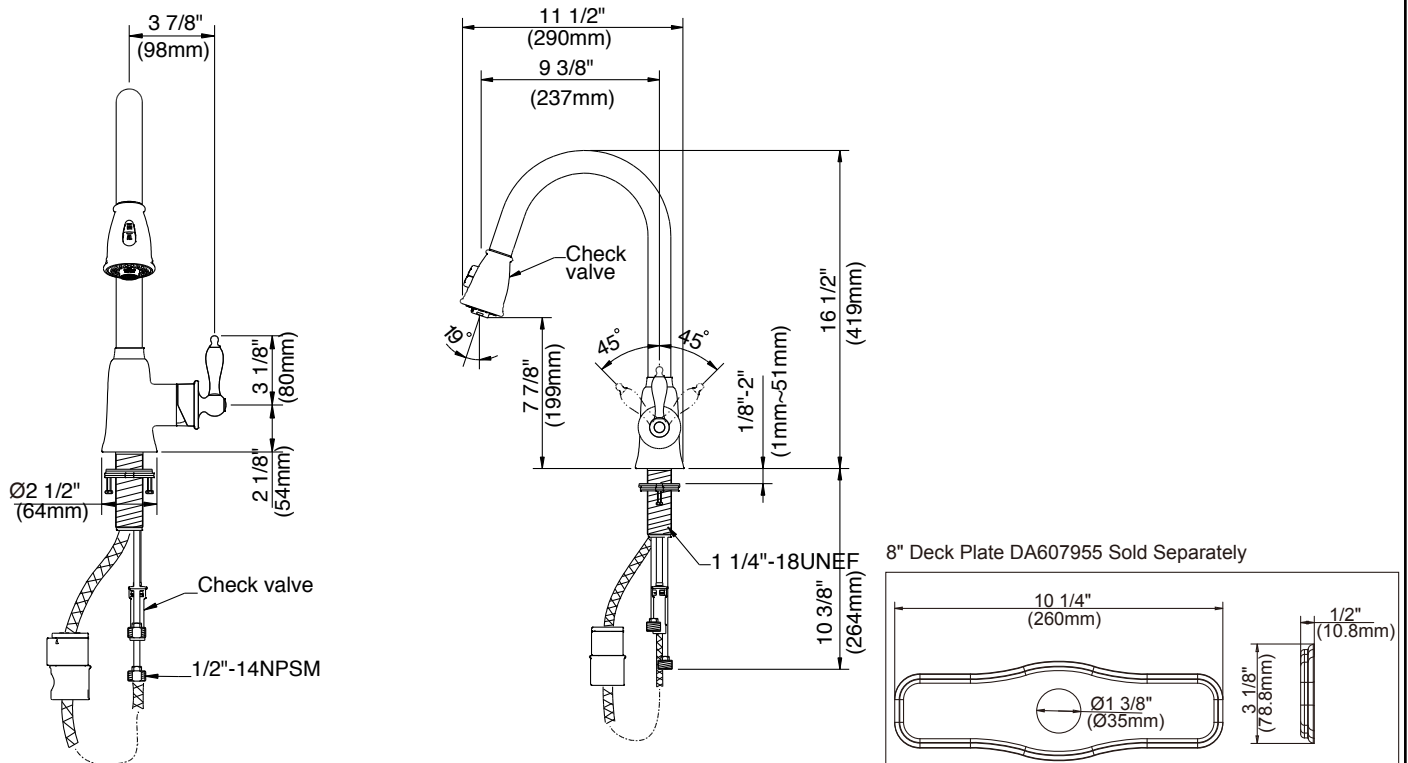

Warranty

Danze products are covered by a manufacturer's limited "lifetime" warranty for manufacturing defects.

8" Deck Plate DA607955 Sold Separately