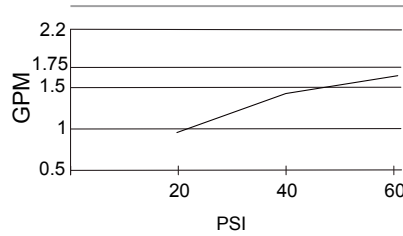

**SPECIFICATIONS**

**PRINCE™ SINGLE HANDLE PULL-DOWN KITCHEN FAUCET**

**Model**

D454410

**Description**

- Ceramic disc valve
- 16 1/2" high spout, 9 3/8" spout length
- Hose extension reach 16"
- 360 degree swivel spout
- 2 function: spray/aerated stream
- 8" deck plate DA607955 sold separately for single hole mounting
- 1.75gpm (6.6L/min) max Aeration/2.2gpm (8.3L/min) max Spray @60psi
- Meets CEC Requirement

**Aeration Flow Rate**

**Standards**

NSF/ANSI 372

- NSF/ANSI 372

MEETS ASME A112.18.1M/A112.18.1

- ASME A112.18.1M/A112.18.1

- ADA Accessibility Guidelines for Buildings and Facilities - 309.4 Operation for Operable Parts