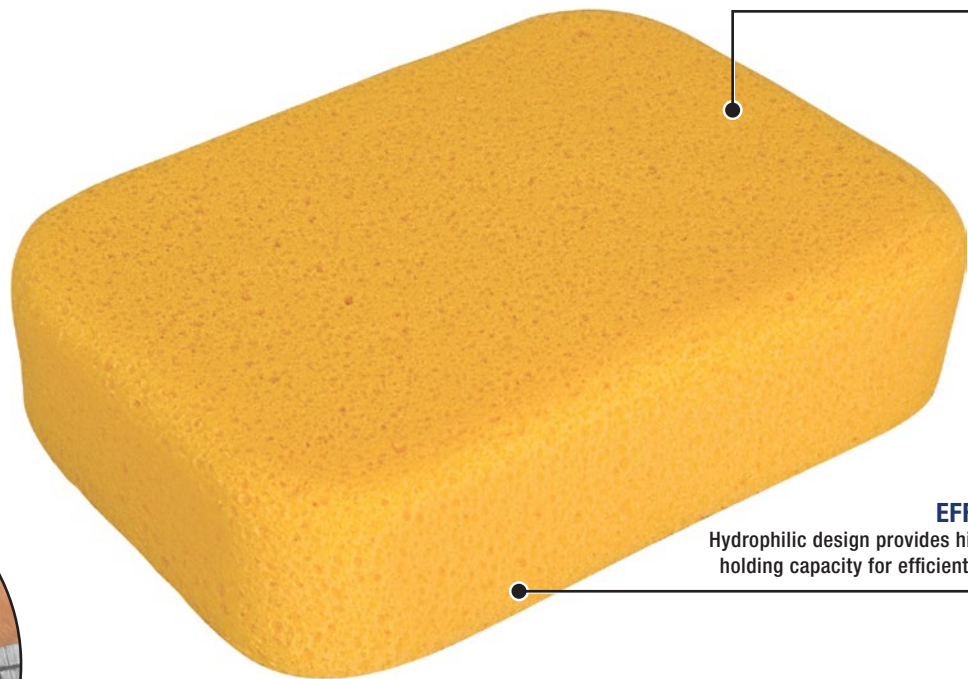

All-Purpose Heavy Duty Sponge

70005-24 / 70005Q-6D / 70005-3VPD
70005D / 70005-750

SMOOTH
Rounded corner design prevents digging out or marring grout

EFFICIENT
Hydrophilic design provides high water holding capacity for efficient cleaning

HEAVY DUTY
Professional, heavy duty sponge with premium density for removing excess grout

Item No.	Packaging Details	Qty / Case
70005-24	Individually bagged	24
70005Q-6D	Value 6 Pack in dump display (24 packs/display unit)	24
70005-3VPD	Floor Display for Heavy Duty All-Purpose Sponge (3-Pack)	84
70005D	Individually bagged in dump display	252
70005-750	750/bale	750

SCAN HERE FOR PRODUCT INFO

The QEP® Extra Large Multipurpose Sponge is designed to withstand heavy duty cleanup, making it the best sponge for grout cleanup during tile installation. This sponge is absorbent, quickly washes out grout and features rounded corners to prevent digging out or marring grout. This sponge is also great for general purpose cleaning and washing cars and boats. Sponge measures 7.5" x 5.5" x 1.875".