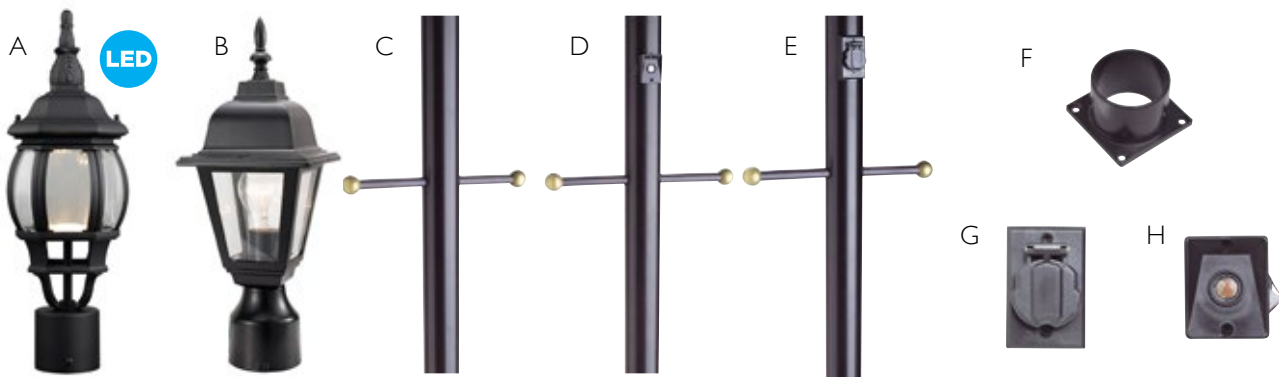

Lamp Posts and Accessories

	PRODUCT #	DESCRIPTION	DIMENSIONS	LIST PRICE
A	578675	Canterbury II LED post light BLACK WITH BEVELED GLASS	18³/₈" h x 6" dia	$103.95
B	507509	Maple Street post light BLACK DIE-CAST ALUMINUM WITH BEVELED GLASS	16¼" h x 6" dia	52.95
C	501817	Lamp post with cross arm in black	80" h x 3" d	49.95
D	502047	Lamp post with cross arm and photo eye in black	80" h x 3" d	74.95
E	501932	Lamp post with cross arm and electrical outlet in black	80" h x 3" d	61.95
F	502211	Pier base mount for wood, masonry, or metal in black		15.95
G	502112	Electrical outlet replacement kit for lamp post in black		22.95
H	502146	Replacement photo eye kit for lamp post in black		37.95