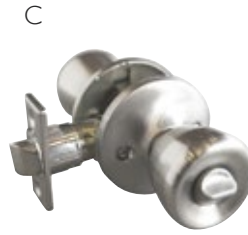

Gateway Series Lockset Universal Latch

Terrace

SATIN NICKEL

FUNCTION	VIEW PACK PRODUCT#	LIST PRICE
A Dummy/decorative	728386	$3.95
B Passage/Hall & closet	728667	9.95
C Privacy/Bed & bath	728675	10.95
D Keyed entry	728394	11.95
Keyed entry & deadbolt	728683	22.95

OIL RUBBED BRONZE

FUNCTION	VIEW PACK PRODUCT#	LIST PRICE
A Dummy/decorative	728691	$3.95
B Passage/Hall & closet	728717	10.95
C Privacy/Bed & bath	728725	10.95
D Keyed entry	728709	12.95
Keyed entry & deadbolt	728733	23.95

POLISHED BRASS

FUNCTION	VIEW PACK PRODUCT#	LIST PRICE
A Dummy/decorative	728287	$3.95
B Passage/Hall & closet	728303	9.95
C Privacy/Bed & bath	728311	9.95
D Keyed entry	728295	10.95
Keyed entry & deadbolt	728329	20.95

ANTIQUÉ BRASS

FUNCTION	VIEW PACK PRODUCT#	LIST PRICE
A Dummy/decorative	728337	$3.95
B Passage/Hall & closet	728352	9.95
C Privacy/Bed & bath	728360	10.95
D Keyed entry	728345	11.95
Keyed entry & deadbolt	728378	22.95