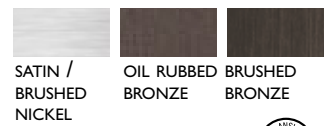

Gateway Series

- Shelf-ready merchandiser tray
- Universal latch fits any standard door
- Limited lifetime warranty

Choose the collection that fits your needs

GATEWAY

PRO

EMBLEM

Emblem Series Locksets NEW

Eastport