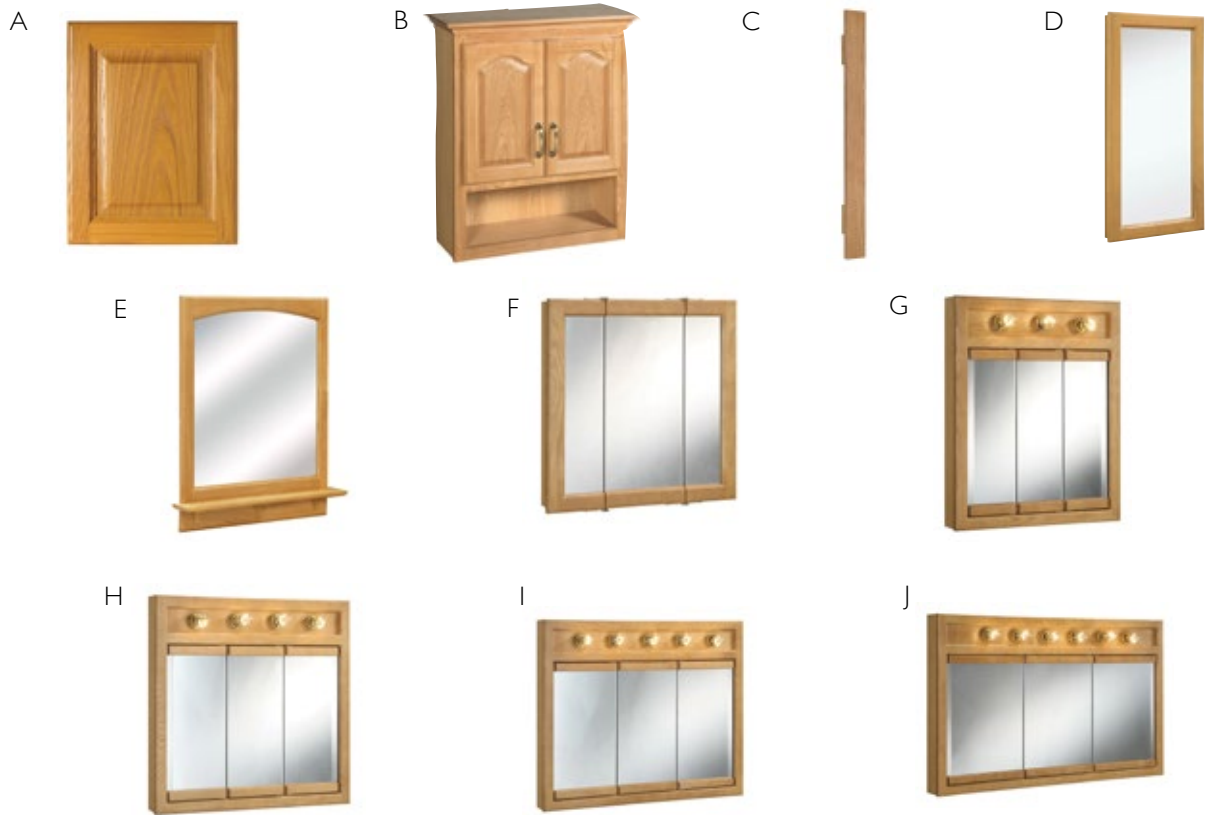

Richland Collection

NUTMEG OAK

PRODUCT #	DESCRIPTION	DIMENSIONS	LIST PRICE
A ▲ 940056	Sample door	12" w x 1" d x 15¾" h	$21.95
B ▲ 552844	Two door bath cabinet	26¾" w x 10" d x 30" h	220.95
C ▲ 545046	Wood filler	3" w x ¾" d x 33½" h	22.95
D ▲ 541193	One door medicine cabinet	16 w x 5" d x 30" h	118.95
E 530634	26" Mirror	26" w x 4" d x 31" h	180.95
F ▲ 530550	Tri-view surface mount medicine cabinet	24" w x 5" d x 24" h	145.95
▲ 530568	Tri-view surface mount medicine cabinet	30" w x 5" d x 27" h	171.95
530576	Tri-view surface mount medicine cabinet	36" w x 5" d x 30" h	189.95
530584	Tri-view surface mount medicine cabinet	48" w x 5" d x 30" h	223.95
G 530592	Tri-view surface mount 3 light cabinet	30" w x 5" d x 30" h	223.95
H 530600	Tri-view surface mount 4 light cabinet	36" w x 5" d x 30" h	258.95
I 530618	Tri-view surface mount 5 light cabinet	48" w x 5" d x 30" h	292.95
J 530626	Tri-view surface mount 6 light cabinet	36" w x 5" d x 30" h	387.95

INDOOR LIGHTING
OUTDOOR LIGHTING
CEILING FANS
PLUMBING
HARDWARE
BATH ACCESSORIES
BATH FURNITURE
KITCHEN CABINETS
INDEX