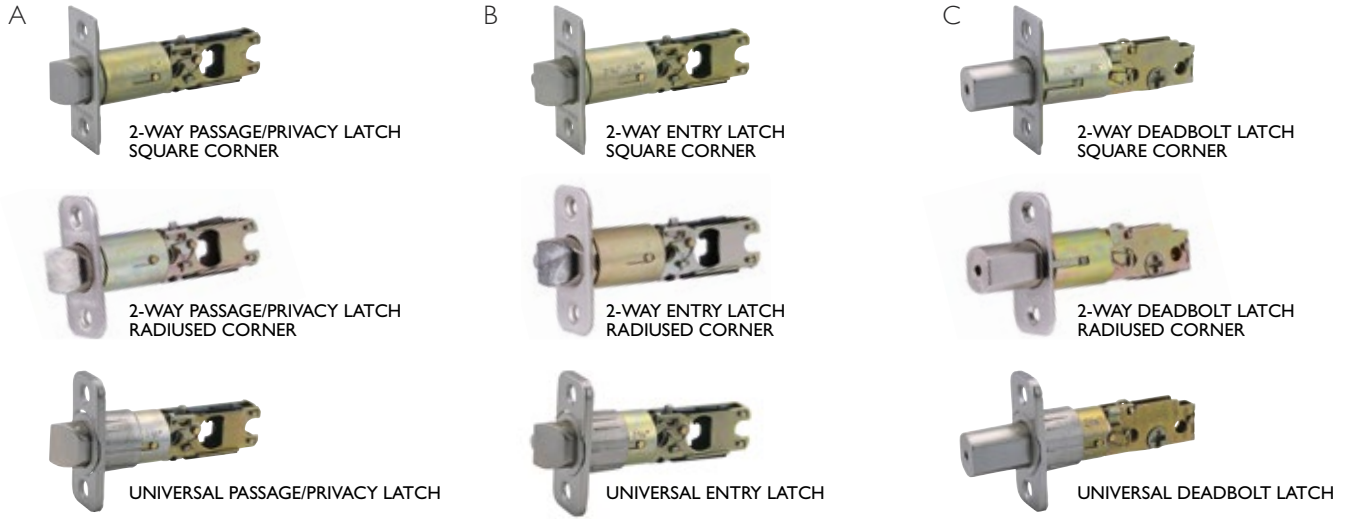

C-Series Deadbolts

SATIN CHROME

FUNCTION	BOX PACK PRODUCT#	LIST PRICE
Single cylinder	702274	\$57.95

BRUSHED BRONZE

FUNCTION	BOX PACK PRODUCT#	LIST PRICE
Single cylinder	702282	\$60.95

Pro Series Latches and Strikeplates