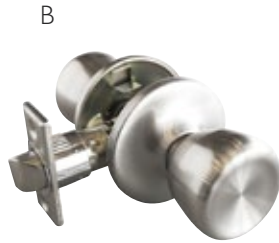

Gateway Series Lockset Universal Latch

Terrace

SATIN NICKEL

FUNCTION	VIEW PACK PRODUCT#	LIST PRICE
A Dummy/decorative	728386	$3.95
B Passage/Hall & closet	728667	9.95
C Privacy/Bed & bath	728675	10.95
D Keyed entry	728394	11.95
Keyed entry & deadbolt	728683	22.95

OIL RUBBED BRONZE

FUNCTION	VIEW PACK PRODUCT#	LIST PRICE
A Dummy/decorative	728691	$3.95
B Passage/Hall & closet	728717	10.95
C Privacy/Bed & bath	728725	10.95
D Keyed entry	728709	12.95
Keyed entry & deadbolt	728733	23.95

POLISHED BRASS

FUNCTION	VIEW PACK PRODUCT#	LIST PRICE
A Dummy/decorative	728287	$3.95
B Passage/Hall & closet	728303	9.95
C Privacy/Bed & bath	728311	9.95
D Keyed entry	728295	10.95
Keyed entry & deadbolt	728329	20.95

ANTIQUÉ BRASS

FUNCTION	VIEW PACK PRODUCT#	LIST PRICE
A Dummy/decorative	728337	$3.95
B Passage/Hall & closet	728352	9.95
C Privacy/Bed & bath	728360	10.95
D Keyed entry	728345	11.95
Keyed entry & deadbolt	728378	22.95