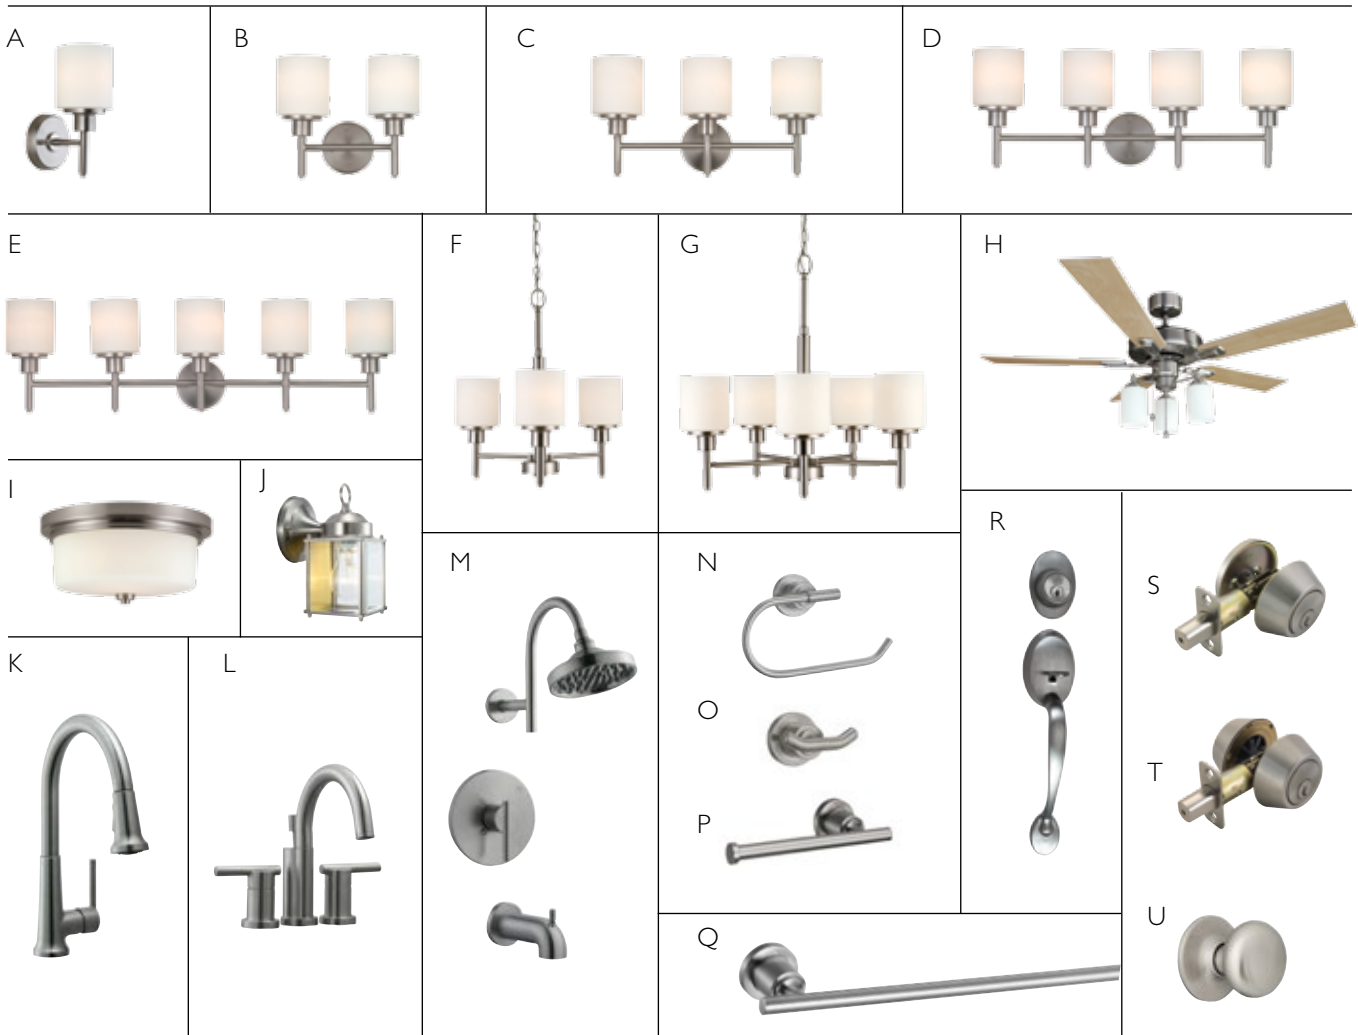

List price: \$19.95

S Double cylinder deadbolt

783829

List price: \$20.95

T Delavan leverset702100 Dummy
List price: \$11.95702092 Passage
List price: \$22.95702084 Privacy
List price: \$22.95702373 Entry
List price: \$30.95

Aubrey Whole House® Collection

SATIN NICKEL

- | | | | | |
|--|--|--|---|--|
| <p>A 1 Light wall light
556183
List price: \$37.95</p> <p>B 2 Light wall light
556191
List price: \$66.95</p> <p>C 3 Light vanity light
556209
List price: \$102.95</p> <p>D 4 Light vanity light
556217
List price: \$134.95</p> <p>E 5 Light vanity light
556225
List price: \$163.95</p> | <p>F 3 Light chandelier
556647
List price: \$169.95</p> <p>G 5 Light chandelier
556639
List price: \$207.95</p> <p>H 52" Ceiling fan
556621
List price: \$238.95</p> <p>I 2 Light ceiling light
556654
List price: \$70.95</p> <p>J Outdoor down-light
507863
List price: \$34.95</p> | <p>K Single handle pull-down kitchen faucet
525717
List price: \$239.95</p> <p>L Centerset bathroom faucet
525758
List price: \$226.95</p> <p>M Bath & shower trim with valve
525691
List price: \$268.95</p> <p>N Towel ring
560367
List price: \$17.95</p> | <p>O Double robe hook
560342
List price: \$13.95</p> <p>P Toilet paper holder
560383
List price: \$22.95</p> <p>Q 24" Towel bar
560300
List price: \$68.95</p> <p>R Handleset
753533
List price: \$110.95</p> <p>S Single cylinder deadbolt
783589
List price: \$19.95</p> | <p>T Double cylinder deadbolt
783829
List price: \$20.95</p> <p>U Cambridge knobset
753293 Dummy
List price: \$9.95
753301 Passage
List price: \$18.95
753319 Privacy
List price: \$19.95
753327 Entry
List price: \$22.95</p> |
|--|--|--|---|--|