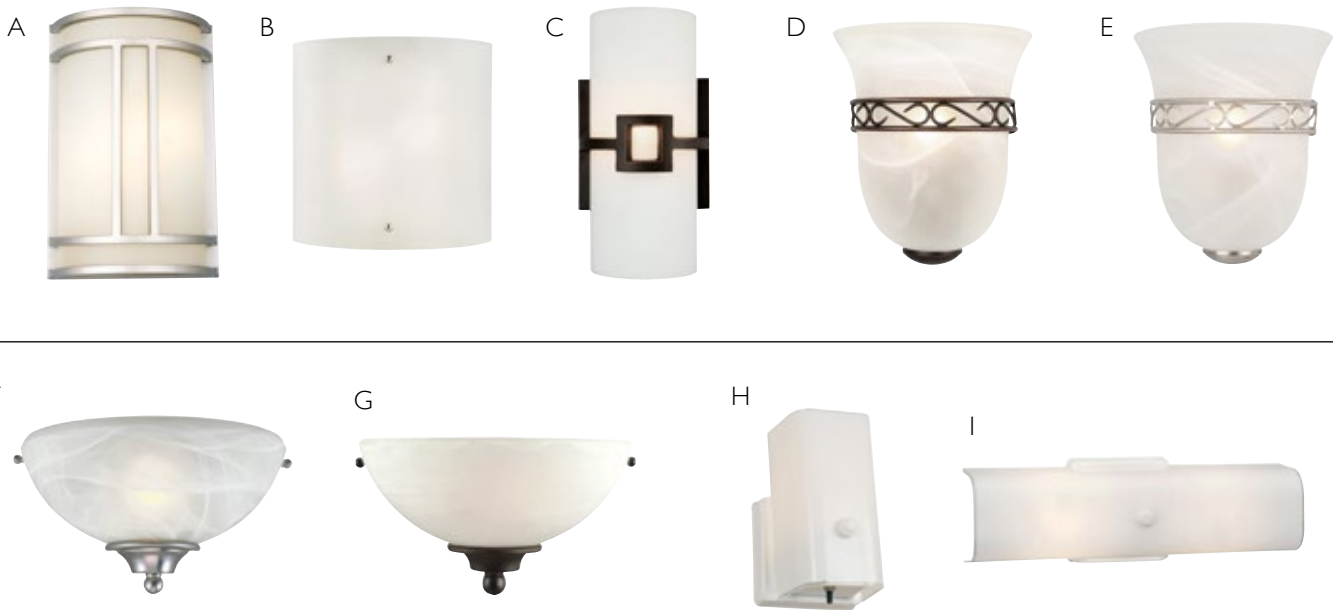

Wall Sconces

INDOOR LIGHTING

OUTDOOR LIGHTING

CEILING FANS

PLUMBING

HARDWARE

BATH ACCESSORIES

BATH FURNITURE

KITCHEN CABINETS

INDEX

PRODUCT #	DESCRIPTION	DIMENSIONS	LIST PRICE
A 517706	Easton two light wall sconce SATIN NICKEL WITH TEA STAINED GLASS	12" h x 7¾" w x 3¾" d	$74.95
B 512905	Weston two light wall sconce SATIN NICKEL WITH ACRYLIC LENS	10" h x 10" w x 4" d	50.95
C 514604	Monroe one light wall sconce OIL RUBBED BRONZE WITH FROSTED GLASS	11" h x 5¾" w x 3½" d	56.95
D 514596	Marlowe one light wall sconce OIL RUBBED BRONZE WITH ALABASTER GLASS	9¼" h x 8" w x 4" d	54.95
E 514588	Marlowe two light wall sconce SATIN NICKEL WITH ALABASTER GLASS	9¼" h x 8" w x 4" d	52.95
F 514471	Millbridge wall sconce SATIN NICKEL WITH ALABASTER GLASS	6" h x 10.5" w	36.95
G 514554	Millbridge wall sconce OIL RUBBED BRONZE WITH ALABASTER GLASS	6" h x 10.5" w	30.95
H 501452	One light wall light WHITE WITH WHITE GLASS	7½" h x 4½" w x 4¾" d	24.95
I 501130	Two light wall light WHITE WITH WHITE GLASS	4½" h x 13" w x 5" d	21.95

All wall and vanity lights are suitable for up/down mounting and damp locations