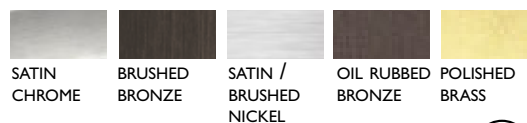

BRUSHED BRONZE

INSIDE TRIM	PRODUCT#	LIST PRICE
H Ironwood	702118	\$132.95

Note: To convert 2W handlesets to universal, add deadbolt and passage latch.

Pro Series Locksets

Delavan

SATIN NICKEL

FUNCTION	BOX PACK PRODUCT#	LIST PRICE
A Dummy/decorative	702100	\$11.95
B Passage/Hall & closet	702092	22.95
C Privacy/Bed & bath	702084	22.95
D Keyed entry	702373	30.95