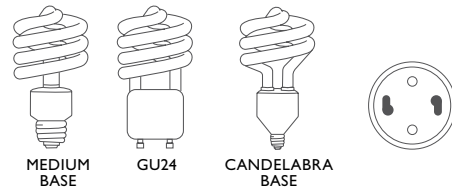

Warranty

10 Year Limited Warranty on most decorative outdoor lighting.

Lamping information

INCANDESCENT AND REPLACEMENT LED

FLOURESCENT LAMPS

M = MEDIUM BASE REQUIRED
C = CANDELABRA BASE REQUIRED

GU24 = 2 PIN FLUORESCENT SPRINGLAMP REQUIRED