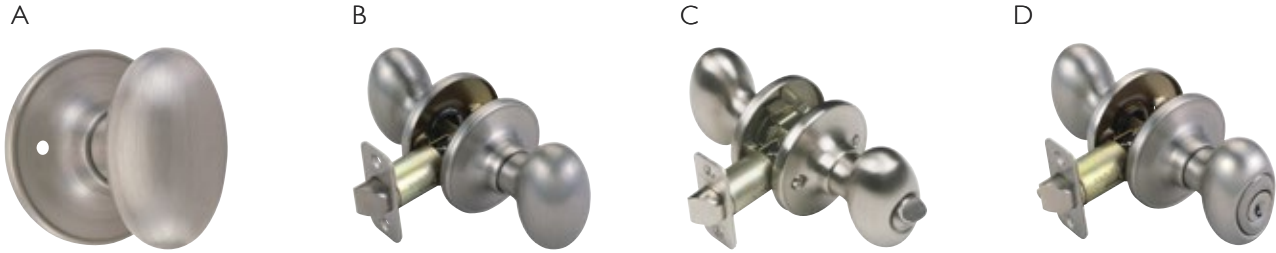

Pro Series Locksets

Egg

SATIN NICKEL

FUNCTION	VIEW PACK PRODUCT#	LIST PRICE	BOX PACK PRODUCT#	LIST PRICE
A Dummy/decorative			750620	$11.95
B Passage/Hall & closet	750307	$27.95	750489	26.95
Universal latch		▲	740464	28.95
C Privacy/Bed & bath	750315	30.95	750497	29.95
Universal latch		▲	740480	30.95
D Keyed entry	750323	34.95	750505	33.95
Universal latch			740449	35.95

OIL RUBBED BRONZE

FUNCTION	VIEW PACK PRODUCT#	LIST PRICE	BOX PACK PRODUCT#	LIST PRICE
A Dummy/decorative			750653	$12.95
B Passage/Hall & closet	750398	$29.95	750570	28.95
Universal latch			740472	30.95
C Privacy/Bed & bath	750406	32.95	750588	31.95
Universal latch			740498	32.95
D Keyed entry	750414	36.95	750596	35.95
Universal latch			740456	37.95

INDOOR LIGHTING

OUTDOOR LIGHTING

CEILING FANS

PLUMBING

HARDWARE

BATH ACCESSORIES

BATH FURNITURE

KITCHEN CABINETS

INDEX