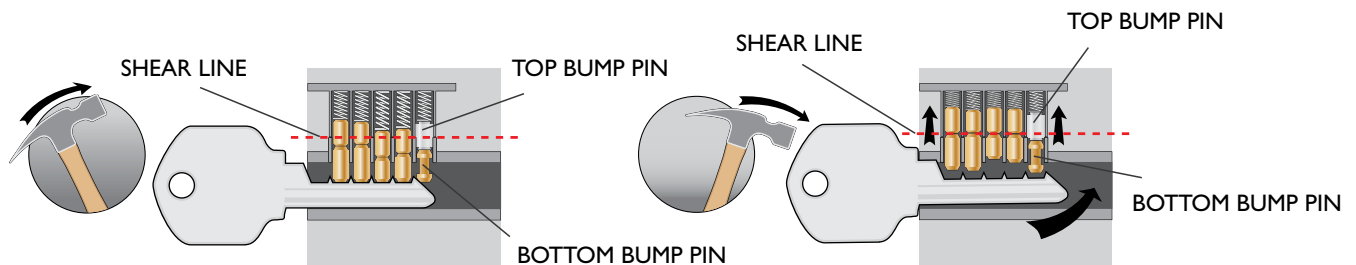

Anti-bump technology

Unlawful entry can be gained by skillfully "bumping" a pin tumbler lock. This action sends a shockwave through the key which then transfers to the pins causing them to rise in the cylinder walls, past the shear line. Once the pins travel past the shear line, a simple twist of the key opens the lock.

Design Houses anti-bump pin technology prevents the pins from moving past the shear line when they are "bumped" by not allowing sufficient force to move the pins, resulting in a securely locked door.