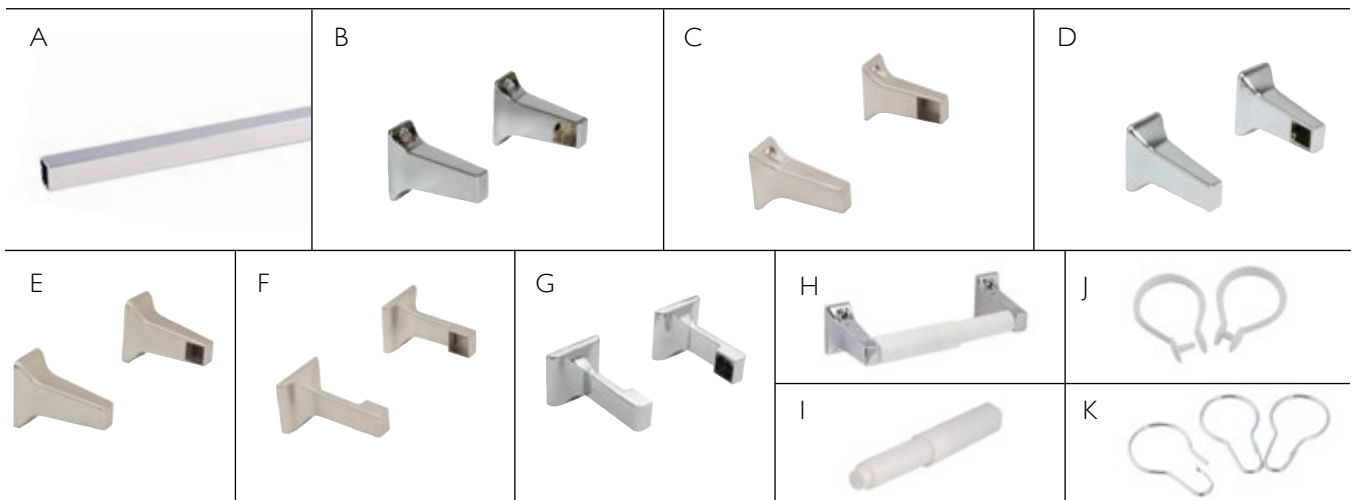

Bath Accessories NEW

PRODUCT #	DESCRIPTION	LIST PRICE	PRODUCT #	DESCRIPTION	LIST PRICE
A 564369	5/8" x 18" Towel bar in polished aluminum	$2.49	B 559948	5/8" Bar bracket in chrome	$5.95
564377	5/8" x 24" Towel bar in polished aluminum	2.95	564302	3/4" Bar bracket in chrome	5.95
564385	5/8" x 24" Towel bar in polished stainless steel	3.95	C 559955	5/8" Bar bracket in satin nickel	6.95
564393	5/8" x 24" Towel bar in satin nickel	4.95	564310	3/4" Bar bracket in satin nickel	6.95
564401	5/8" x 30" Towel bar in polished aluminum	3.95	D 564260	5/8" Bar bracket in chrome	5.95
564419	5/8" x 36" Towel bar in polished aluminum	4.49	564328	3/4" Bar bracket in chrome	5.95
564427	3/4" x 18" Towel bar in polished aluminum	2.95	E 564278	5/8" Bar bracket in satin nickel	6.95
564435	3/4" x 18" Towel bar in polished stainless steel	3.95	564336	3/4" Bar bracket in satin nickel	6.95
564443	3/4" x 24" Towel bar in polished aluminum	4.49	F 564351	3/4" Bar arm bracket in satin nickel	6.95
564450	3/4" x 24" Towel bar in polished stainless steel	4.95	G 559930	3/4" Bar arm bracket in chrome	5.95
564468	3/4" x 24" Towel bar in satin nickel	5.95	H 564112	Exposed mount toilet paper holder in chrome	6.95
564476	3/4" x 30" Towel bar in polished aluminum	3.95	564120	Concealed mount toilet paper holder in chrome	6.95
564484	3/4" x 30" Towel bar in polished stainless steel	4.95	564138	Concealed mount toilet paper holder in satin nickel	7.95
564492	3/4" x 36" Towel bar in polished aluminum	3.95	I 564146	Plastic toilet tissue roller 5 pk in white	7.95
564500	3/4" x 36" Towel bar in polished stainless steel	4.95	564153	Plastic toilet paper roller step end 5 pk in white	7.95
			564161	Plastic toilet paper roller step end 5 pk in chrome	11.95
			J 564245	Plastic shower curtain rings 12 pk	3.95
			K 564252	Shower curtain rings 24 pk in chrome	4.95

INDOOR LIGHTING

OUTDOOR LIGHTING

CEILING FANS

PLUMBING

HARDWARE

BATH ACCESSORIES

BATH FURNITURE

KITCHEN CABINETS

INDEX