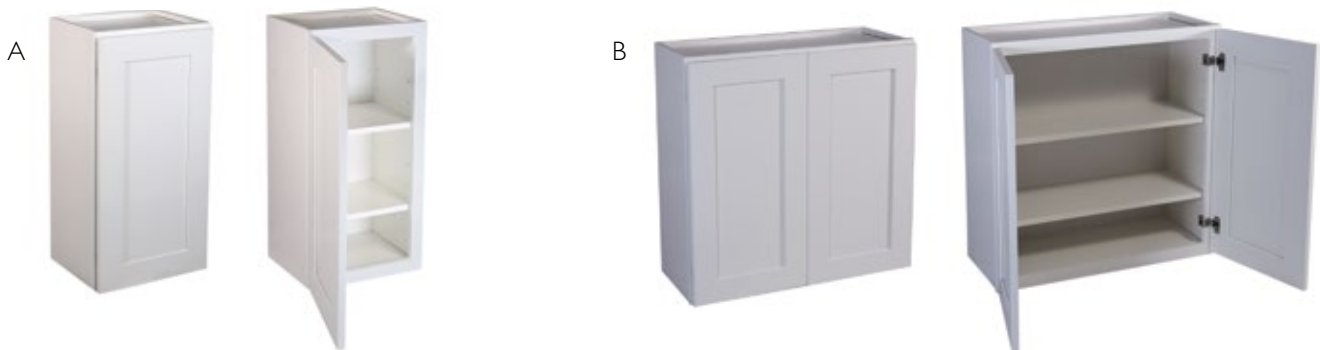

	PRODUCT #	DESCRIPTION	DIMENSIONS	LIST PRICE
A	561688	12" One door wall cabinet	12" w x 30" h x 12" d	\$140.95
	561696	15" One door wall cabinet	15" w x 30" h x 12" d	151.95
	561704	18" One door wall cabinet	18" w x 30" h x 12" d	164.95
	561712	21" One door wall cabinet	21" w x 30" h x 12" d	181.95
B	561720	24" Two door wall cabinet	24" w x 30" h x 12" d	206.95
	561738	27" Two door wall cabinet	27" w x 30" h x 12" d	228.95
	561746	30" Two door wall cabinet	30" w x 30" h x 12" d	250.95
	561753	33" Two door wall cabinet	33" w x 30" h x 12" d	276.95
	561761	36" Two door wall cabinet	36" w x 30" h x 12" d	295.95