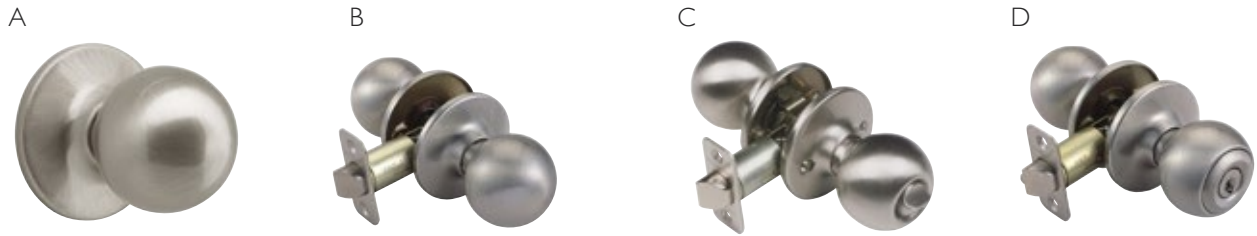

Pro Series Locksets

Ball

SATIN NICKEL

FUNCTION	VIEW PACK PRODUCT#	LIST PRICE	BOX PACK PRODUCT#	LIST PRICE
A Dummy/decorative			781856	$8.95
B Passage/Hall & closet	784678	$18.95	781872	17.95
Universal latch		▲	740829	19.95
C Privacy/Bed & bath	784686	19.95	781864	18.95
Universal latch			741843	19.95
D Keyed entry	784694	22.95	781880	21.95
Universal latch		▲	740506	22.95
Keyed entry & deadbolt	782888	42.95		

OIL RUBBED BRONZE

FUNCTION	VIEW PACK PRODUCT#	LIST PRICE	BOX PACK PRODUCT#	LIST PRICE
A Dummy/decorative			791616	$9.95
B Passage/Hall & closet	750661	$19.95	791582	19.95
C Privacy/Bed & bath	750679	20.95	791590	19.95
D Keyed entry	750687	23.95	791608	22.95

POLISHED BRASS

FUNCTION	VIEW PACK PRODUCT#	LIST PRICE	BOX PACK PRODUCT#	LIST PRICE
A Dummy/decorative			783191	$7.95
B Passage/Hall & closet	782581	$16.95	782912	15.95
Universal latch		▲	740795	17.95
C Privacy/Bed & bath	782599	17.95	782920	16.95
Universal latch		▲	740803	17.95
D Keyed entry	782607	19.95	782938	18.95
Universal latch		▲	740811	20.95
Keyed entry & deadbolt	782615	38.95		

SATIN CHROME

FUNCTION	BOX PACK PRODUCT#	LIST PRICE
A Dummy/decorative	787515	$9.95
B Passage/Hall & closet	787523	$17.95
C Privacy/Bed & bath	787531	$19.95
D Keyed entry	787549	$22.95