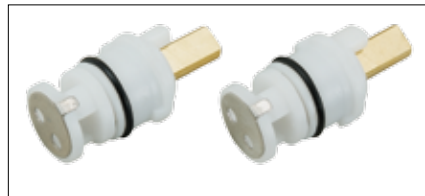

Washerless cartridges used in washerless faucets are plastic discs with holes that align to control the flow of water and eliminate leakage problems that result from worn washers.