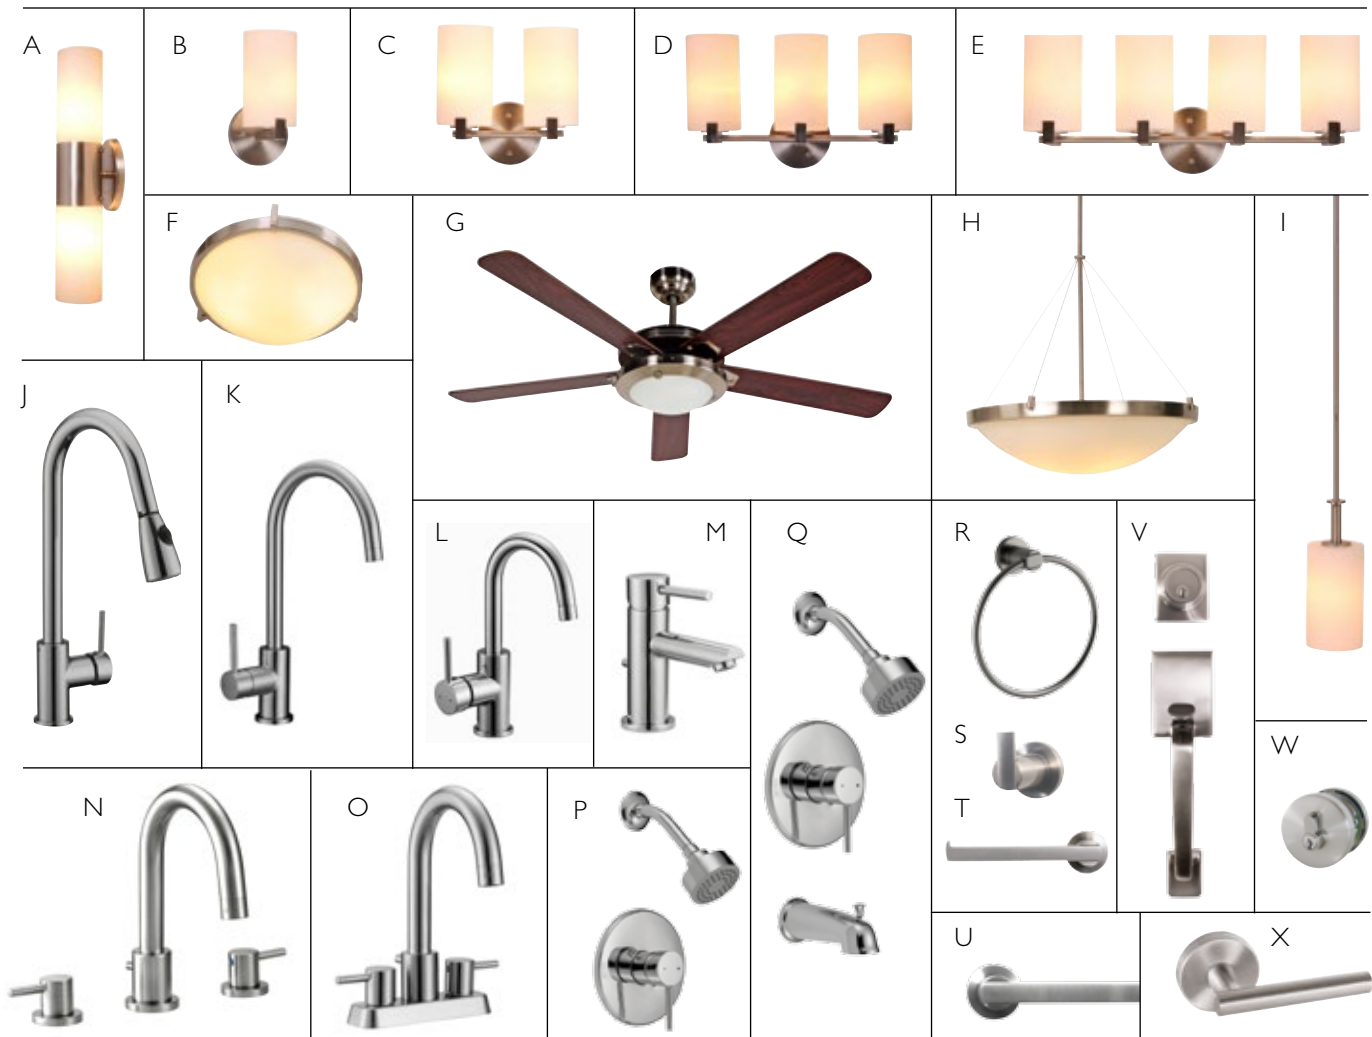

Beginning on page 164

Whole House®

Eastport
 Karsen
 Perth
 Aubrey
 Torino
 Retro/Period
 Bristol
 Millbridge
 Drake

Eastport Whole House® Collection **NEW**

SATIN NICKEL

A 2 Light bath bar
570929
List price: \$53.95