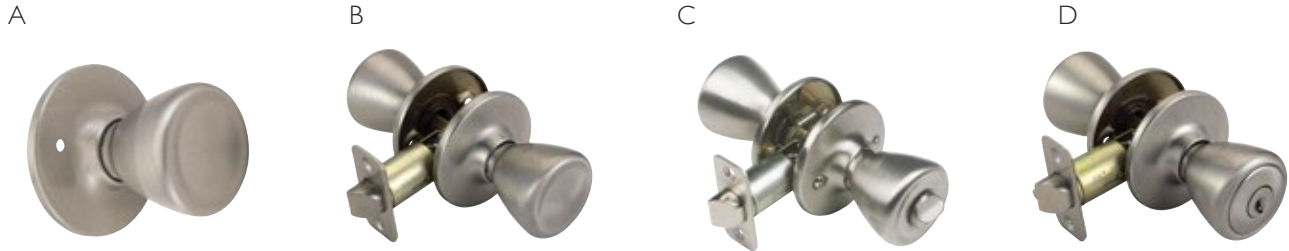

Pro Series Locksets

Tulip

SATIN NICKEL

	FUNCTION	VIEW PACK PRODUCT#	LIST PRICE	BOX PACK PRODUCT#	LIST PRICE
A	Dummy/decorative			781898	$7.95
B	Passage/Hall & closet	784793	$16.95	781914	15.95
	Universal latch			▲ 740613	16.95
C	Privacy/Bed & bath	784801	16.95	781906	16.95
	Universal latch			▲ 740621	17.95
D	Keyed entry	784819	19.95	781922	18.95
	Universal latch			740639	19.95
	Keyed entry & deadbolt	782896	39.95		

POLISHED BRASS

	FUNCTION	VIEW PACK PRODUCT#	LIST PRICE	BOX PACK PRODUCT#	LIST PRICE
A	Dummy/decorative			783183	$6.95
B	Passage/Hall & closet	780957	$14.95	782730	12.95
	Universal latch			▲ 740589	14.95
C	Privacy/Bed & bath	780965	15.95	782748	14.95
	Universal latch			▲ 740597	15.95
D	Keyed entry	780973	17.95	782755	16.95
	Universal latch			▲ 740605	17.95
	Keyed entry & deadbolt	780981	35.95	782789	33.95

ANTIQUe BRASS

	FUNCTION	VIEW PACK PRODUCT#	LIST PRICE	BOX PACK PRODUCT#	LIST PRICE
A	Dummy/decorative			786228	$7.95
B	Passage/Hall & closet	755272	$15.95		
	Universal latch			755363	15.95
C	Privacy/Bed & bath	755280	16.95		
	Universal latch			755355	16.95
D	Keyed entry	755298	18.95		
	Universal latch			755371	19.95
	Keyed entry & deadbolt	755389	37.95