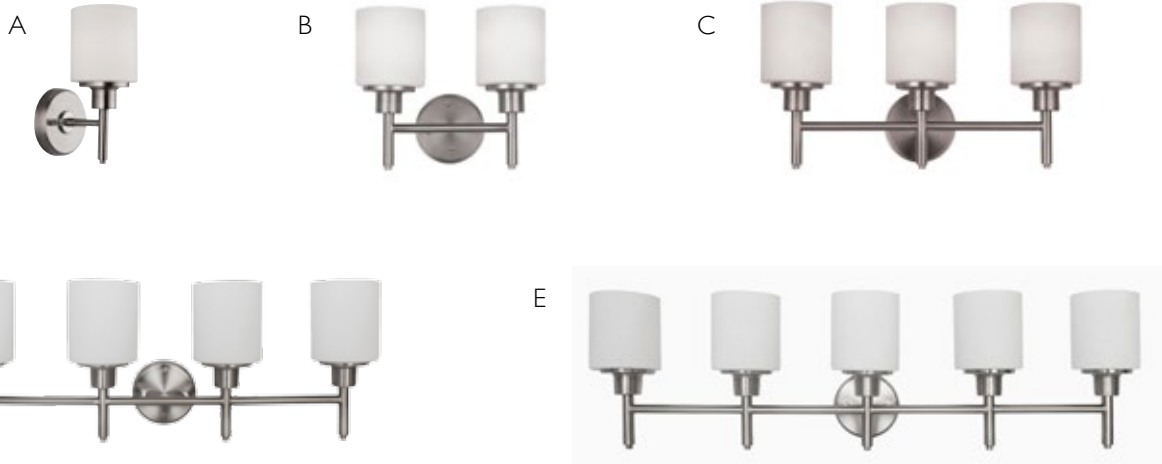

Wall and Bath Lighting

Aubrey Collection

SATIN NICKEL WITH FROSTED WHITE GLASS

PRODUCT #	DESCRIPTION	DIMENSIONS	LIST PRICE
A 556183	One light wall light	10$\frac{3}{4}$" h x 5" w x 6$\frac{3}{4}$" d	$37.95
B 556191	Two light wall light	10$\frac{3}{4}$" h x 13$\frac{1}{4}$" w x 6$\frac{3}{4}$" d	66.95
C 556209	Three light vanity light	10$\frac{3}{4}$" h x 21$\frac{5}{8}$" w x 6$\frac{3}{4}$" d	102.95
D 556217	Four light vanity light	10$\frac{3}{4}$" h x 30$\frac{1}{8}$" w x 6$\frac{3}{4}$" d	134.95
E 556225	Five light vanity light	10$\frac{3}{4}$" h x 38" w x 6$\frac{3}{4}$" d	163.95