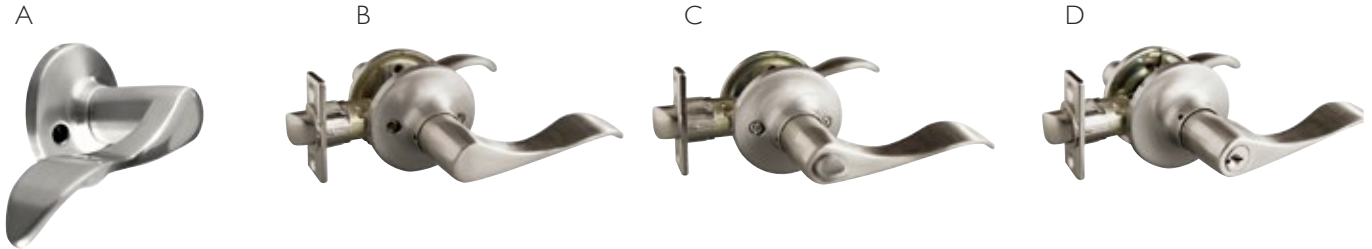

Gateway Series Lockset Universal Latch

Stratford

SATIN NICKEL

FUNCTION	VIEW PACK PRODUCT#	LIST PRICE
A Dummy/decorative RH	727925	$8.95
Dummy/decorative LH	726984	8.95
B Passage/Hall & closet	727941	19.95
C Privacy/Bed & bath	727958	20.95
D Keyed entry	727933	28.95
Keyed entry & deadbolt	727966	41.95

OIL RUBBED BRONZE

FUNCTION	VIEW PACK PRODUCT#	LIST PRICE
A Dummy/decorative RH	727974	$9.95
Dummy/decorative LH	726992	9.95
B Passage/Hall & closet	727990	20.95
C Privacy/Bed & bath	728006	21.95
D Keyed entry	727982	30.95
Keyed entry & deadbolt	728014	44.95

POLISHED BRASS

FUNCTION	VIEW PACK PRODUCT#	LIST PRICE
A Dummy/decorative RH	727875	$8.95
Dummy/decorative LH	726976	8.95
B Passage/Hall & closet	727891	17.95
C Privacy/Bed & bath	727909	17.95
D Keyed entry	727883	26.95
Keyed entry & deadbolt	727917	39.95