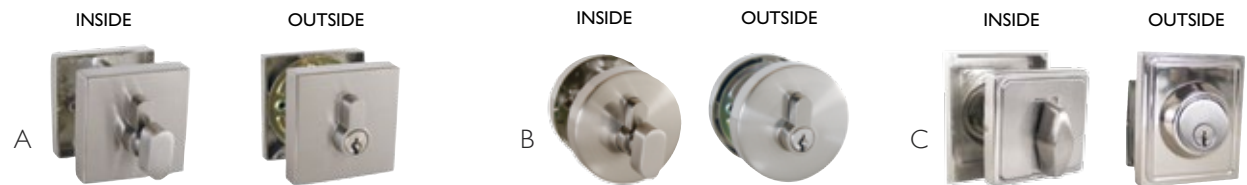

Deadbolts

	FUNCTION	PRODUCT #		PRODUCT #		LIST PRICE
A	Deadbolt square single cylinder	581835	Satin nickel	581827	Oil rubbed bronze	$44.95
B	Deadbolt round single cylinder	581868	Satin nickel	581850	Oil rubbed bronze	44.95
C	Deadbolt square deco single cylinder	581892	Satin nickel	581884	Oil rubbed bronze	44.95

Includes 2W adjustable latch