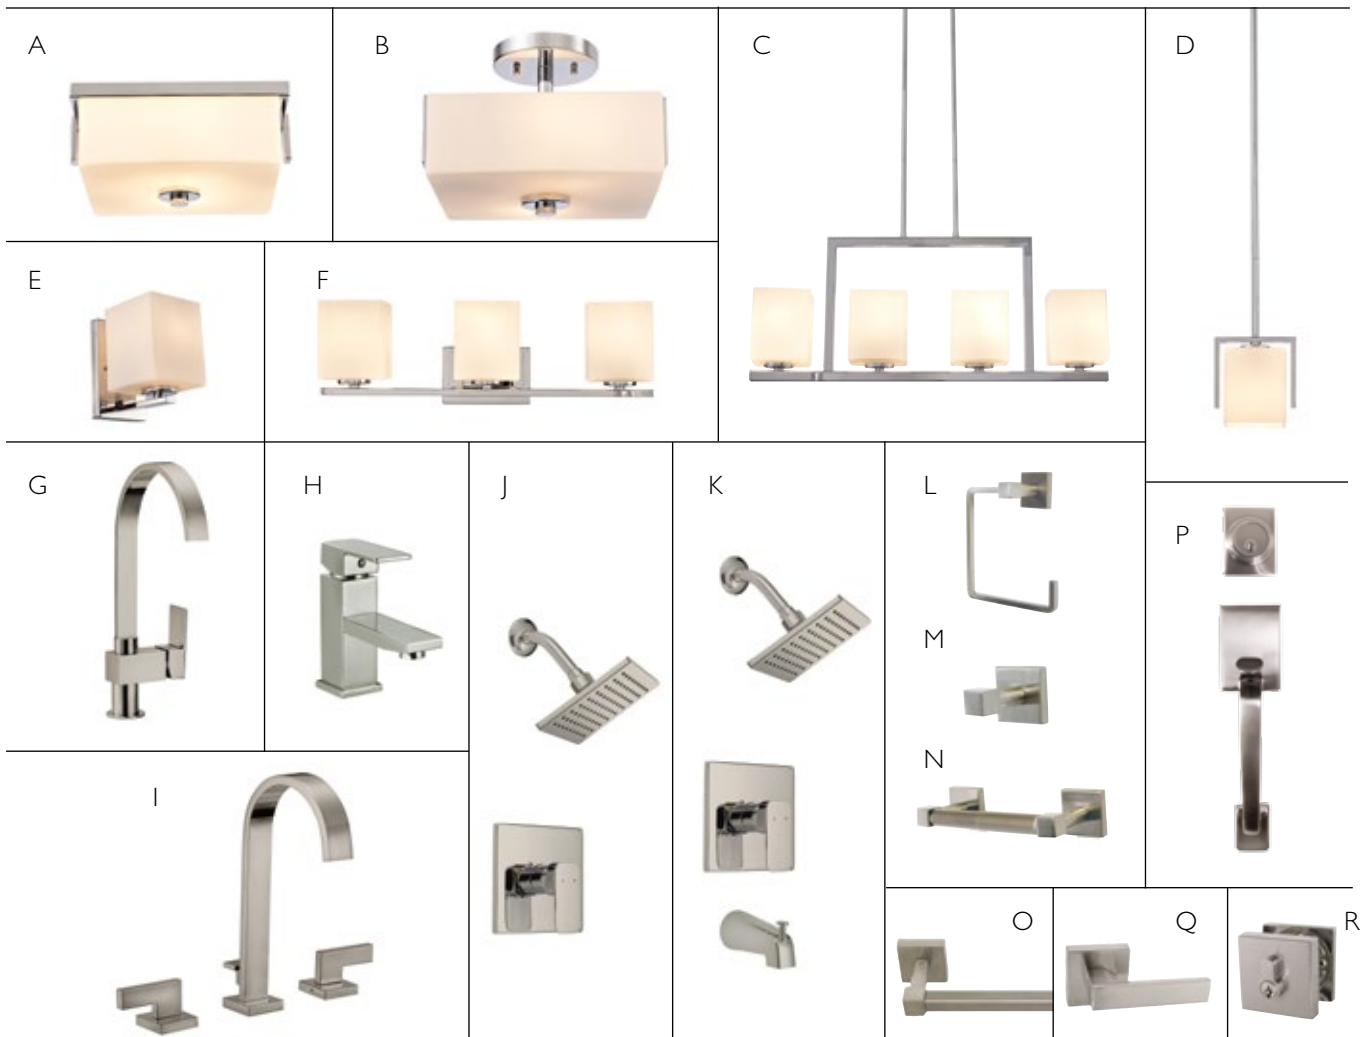

P Shower trim with
valve
547703
List price: \$194.95

Q Bath & shower
trim with valve
547679
List price: \$224.95

R Towel ring
581603
List price: \$25.95

S Robe hook
581629
List price: \$16.95

T Toilet paper holder
581611
List price: \$26.95

U 24" Towel bar
581595
List price: \$41.95

V Handleset
581926
List price: \$221.95

W Single cylinder
deadbolt
581868
List price: \$44.95

X Eastport leverset
580944 Dummy
List price: \$19.95

580951 Passage
List price: \$39.95

580969 Privacy
List price: \$41.95

580977 Entry
List price: \$74.95

Karsen Collection **NEW**

POLISHED CHROME AND SATIN NICKEL

- | | | | | |
|--|---|---|--|---|
| <p>A Flush ceiling light
578500
List price: \$69.95</p> <p>B Semi-flush ceiling light
579110
List price: \$86.95</p> <p>C 4 Light pendant light
578468
List price: \$255.95</p> <p>D Mini pendant
578476
List price: \$68.95</p> | <p>E 1 Light wall light
578484
List price: \$44.95</p> <p>F 3 Light vanity light
578492
List price: \$119.95</p> <p>G Kitchen faucet
547638
List price: \$309.95</p> <p>H Centerset bathroom faucet
547596
List price: \$169.95</p> | <p>I Widespread bathroom faucet
547653
List price: \$229.95</p> <p>J Shower trim with valve
547729
List price: \$209.95</p> <p>K Bath & shower trim with valve
547612
List price: \$239.95</p> <p>L Towel ring
581447
List price: \$25.95</p> | <p>M Robe hook
581462
List price: \$15.95</p> <p>N Toilet paper holder
581454
List price: \$26.95</p> <p>O 24" Towel bar
581439
List price: \$41.95</p> <p>P Handleset
581959
List price: \$221.95</p> | <p>Q Karsen leverset
581090 Dummy
List price: \$19.95
581108 Passage
List price: \$40.95
581116 Privacy
List price: \$42.95
581124 Entry
List price: \$73.95</p> <p>R Single cylinder deadbolt
581835
List price: \$44.95</p> |
|--|---|---|--|---|