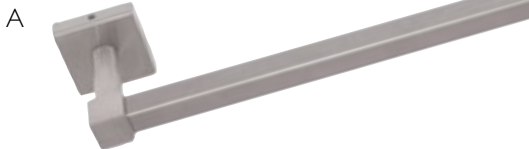

Accessory Collections
Safety Grab Bars
Shower Rods

Bath Accessories

Eastport Collection

NEW

	PRODUCT #	DESCRIPTION	LIST PRICE
A	581595	24" Towel bar in satin nickel	\$41.95
	581553	24" Towel bar in polished chrome	38.95
B	581603	Towel ring in satin nickel	25.95
	581561	Towel ring in polished chrome	24.49
C	581611	Toilet paper holder in satin nickel	26.95
	581579	Toilet paper holder in polished chrome	25.95
D	581629	Robe hook in satin nickel	16.95
	581587	Robe hook in polished chrome	15.49