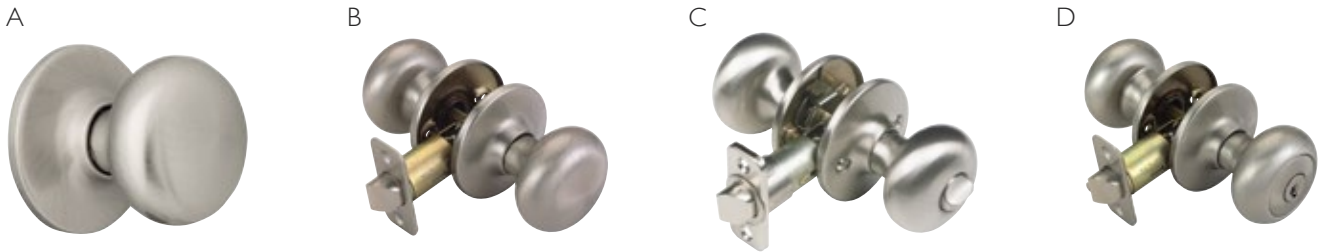

Pro Series Locksets

Cambridge

SATIN NICKEL

FUNCTION	VIEW PACK PRODUCT#	LIST PRICE	BOX PACK PRODUCT#	LIST PRICE
A Dummy/decorative			753293	$9.95
B Passage/Hall & closet	753129	$19.95	753301	18.95
Universal latch	▲ 754721	20.95	741306	20.95
C Privacy/Bed & bath	753137	20.95	753319	19.95
Universal latch	▲ 754713	21.95	741314	21.95
D Keyed entry	753145	23.95	753327	22.95
Universal latch	▲ 754705	24.95	741322	24.95
Keyed entry & deadbolt	701805	45.95	701821	45.95
Universal latch	754945	45.95		

OIL RUBBED BRONZE

FUNCTION	VIEW PACK PRODUCT#	LIST PRICE	BOX PACK PRODUCT#	LIST PRICE
A Dummy/decorative			753434	$10.95
B Passage/Hall & closet	753210	$21.95	753442	20.95
Universal latch			753020	21.95
C Privacy/Bed & bath	753228	21.95	753459	21.95
Universal latch			753038	22.95
D Keyed entry	753236	25.95	753467	24.95
Universal latch			▲ 753046	25.95
Keyed entry & deadbolt	701797	48.95	701813	46.95

POLISHED BRASS

FUNCTION	VIEW PACK PRODUCT#	LIST PRICE	BOX PACK PRODUCT#	LIST PRICE
A Dummy/decorative			753251	$8.95
B Passage/Hall & closet	▲ 753095	$17.95	753269	16.95
Universal latch	754697	18.95	741264	18.95
C Privacy/Bed & bath	▲ 753103	18.95	753277	17.95
Universal latch	754689	19.95	741272	18.95
D Keyed entry	753111	21.95	▲ 753285	20.95
Universal latch	754671	22.95	741280	21.95
Keyed entry & deadbolt with universal latch	754929	42.95		

ANTIQUE BRASS

FUNCTION	VIEW PACK PRODUCT#	LIST PRICE	BOX PACK PRODUCT#	LIST PRICE
A Dummy/decorative			755157	$8.95
B Passage/Hall & closet			755165	18.95
Universal latch	755249	$19.95		
C Privacy/Bed & bath			755173	18.95
Universal latch	755231	20.95		
D Keyed entry			755181	21.95
Universal latch	755223	23.95		
Keyed entry & deadbolt with universal latch	755256	42.95