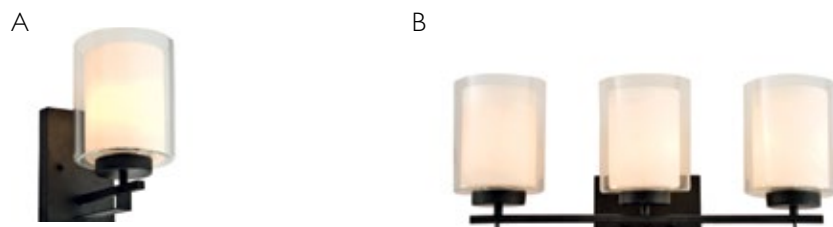

All wall and vanity lights are suitable for up/down mounting and damp locations

Wall and Bath Lighting

NEW

Sawyer Collection

OIL RUBBED BRONZE WITH CLEAR SEEDY GLASS

PRODUCT #	DESCRIPTION	DIMENSIONS	LIST PRICE
A 577858	One light wall light	10" h x 6 ⁵ / ₈ " w x 7 ³ / ₈ " d	\$54.95
B 577866	Two light wall light	10 ¹ / ₄ " h x 16 ³ / ₈ " w x 7 ³ / ₈ " d	109.95
C 577874	Three light vanity light	9 ³ / ₄ " h x 27 ¹ / ₄ " w x 7 ¹ / ₂ " d	158.95
D 578294	Four light vanity light	9 ³ / ₄ " h x 37 ¹ / ₄ " w x 7 ¹ / ₂ " d	209.95