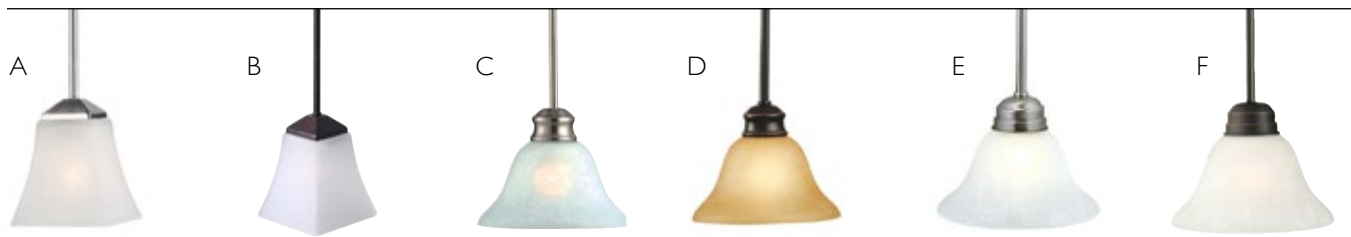

INDEX

Mini Pendants

	PRODUCT #	DESCRIPTION	DIMENSIONS	LIST PRICE
A	514851	Torino mini pendant SATIN NICKEL WITH SNOW GLASS	44" h x 5¼" dia	\$59.95
B	577387	Torino mini pendant BRUSHED BRONZE WITH SNOW GLASS	44" h x 5¼" dia	62.95
C	517094	Bristol mini pendant SATIN NICKEL WITH ALABASTER GLASS	43¾" h x 7½" dia	51.95
D	509026	Bristol mini pendant OIL RUBBED BRONZE WITH TEA SPECKLED GLASS	43¾" h x 7½" dia	51.95
E	511634	Millbridge mini pendant SATIN NICKEL WITH ALABASTER GLASS	43½" h x 8" dia	45.95
F	514513	Millbridge mini pendant OIL RUBBED BRONZE WITH ALABASTER GLASS	43½" h x 8" dia	45.95