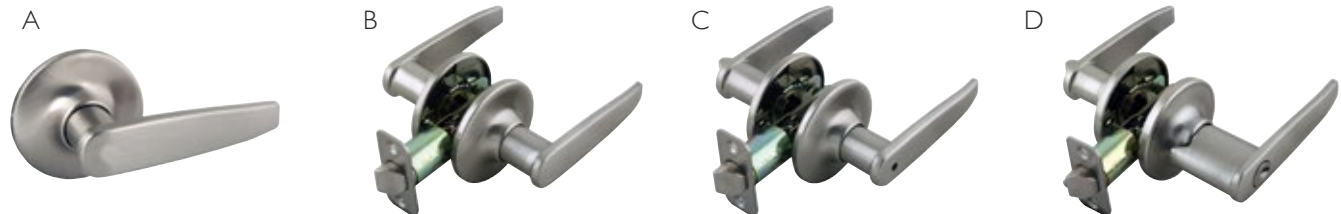

BRUSHED BRONZE

INSIDE TRIM	PRODUCT#	LIST PRICE
H Ironwood	702118	\$132.95

Note: To convert 2W handlesets to universal, add deadbolt and passage latch.

Pro Series Locksets

Delavan

SATIN NICKEL

FUNCTION	BOX PACK PRODUCT#	LIST PRICE
A Dummy/decorative	702100	\$11.95
B Passage/Hall & closet	702092	22.95
C Privacy/Bed & bath	702084	22.95
D Keyed entry	702373	30.95