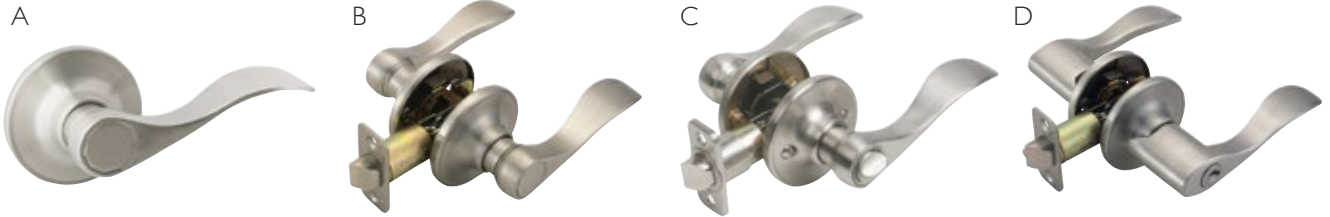

Pro Series Locksets

Springdale

SATIN NICKEL

FUNCTION	VIEW PACK PRODUCT#	LIST PRICE	BOX PACK PRODUCT#	LIST PRICE
A Dummy/decorative		$0	700609	$11.95
B Passage/Hall & closet	742478	24.95	700484	23.95
Universal latch	▲ 702126	26.95	742841	25.95
C Privacy/Bed & bath	742486	25.95	700492	24.95
Universal latch	▲ 702134	26.95	742858	25.95
D Keyed entry	742494	35.95	700500	34.95
Universal latch	702142	38.95	▲ 742866	36.95

OIL RUBBED BRONZE

FUNCTION	VIEW PACK PRODUCT#	LIST PRICE	BOX PACK PRODUCT#	LIST PRICE
A Dummy/decorative			700617	$12.95
B Passage/Hall & closet	742569	$26.95	700526	25.95
Universal latch	▲ 754846	27.95	▲ 742932	26.95
C Privacy/Bed & bath	742577	26.95	700534	25.95
Universal latch	▲ 754838	28.95	▲ 742940	27.95
D Keyed entry	742585	38.95	700542	37.95
Universal latch	754820	40.95	▲ 742957	38.95

POLISHED BRASS

FUNCTION	VIEW PACK PRODUCT#	LIST PRICE	BOX PACK PRODUCT#	LIST PRICE
A Dummy/decorative			700591	$10.95
B Passage/Hall & closet	742445	$21.95	700443	20.95
Universal latch			▲ 742817	22.95
C Privacy/Bed & bath	742452	22.95	700450	21.95
Universal latch			▲ 742825	23.95
D Keyed entry	742460	31.95	700468	30.95
Universal latch			▲ 742833	32.95

BRUSHED BRONZE

FUNCTION	BOX PACK PRODUCT#	LIST PRICE
A Dummy/decorative	702993	$13.95
B Passage/Hall & closet	702985	25.95
C Privacy/Bed & bath	702498	25.95
D Keyed entry	702480	37.95

INDOOR LIGHTING | OUTDOOR LIGHTING | CEILING FANS | PLUMBING | HARDWARE | BATH ACCESSORIES | BATH FURNITURE | KITCHEN CABINETS | INDEX