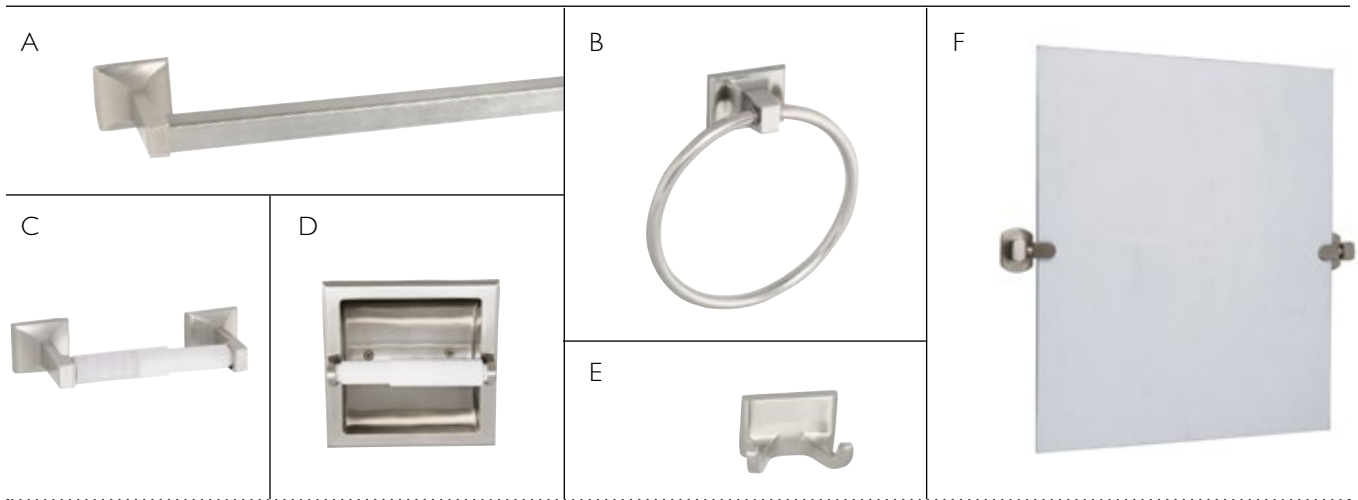

Bath Accessories

Millbridge Collection

PRODUCT #	DESCRIPTION	LIST PRICE	PRODUCT #	DESCRIPTION	LIST PRICE
A 539130	18" Towel bar in satin nickel	$16.95	D 539189	Recessed toilet paper holder in satin nickel	$22.95
533018	18" Towel bar in polished chrome	12.95	533125	Recessed toilet paper holder in polished chrome	21.95
539205	18" Towel bar in oil rubbed bronze	18.95	539254	Recessed toilet paper holder in oil rubbed bronze	24.95
533265	18" Towel bar in polished brass	12.95	533372	Recessed toilet holder in polished brass	21.95
539148	24" Towel bar in satin nickel	18.95	E 539197	Double robe hook in satin nickel	4.95
533026	24" Towel bar in polished chrome	15.95	533059	Double robe hook in polished chrome	3.95
539213	24" Towel bar in oil rubbed bronze	20.95	539262	Double robe hook in oil rubbed bronze	5.95
533273	24" Towel bar in polished brass	15.95	533307	Double robe hook in polished brass	3.95
539155	30" Towel bar in satin nickel	20.95	F 560953	Pivot mirror in satin nickel	77.95
533034	30" Towel bar in polished chrome	17.95	560946	Pivot mirror in polished chrome	73.95
539221	30" Towel bar in oil rubbed bronze	23.95	560961	Pivot mirror in oil rubbed bronze	82.95
533281	30" Towel bar in polished brass	17.95	534644	Accessory kit in satin nickel Includes: 24" towel bar, towel ring, toilet paper holder and robe hook	39.95
B 539163	Towel ring in satin nickel	7.95	534628	Accessory kit in polished chrome Includes: 24" towel bar, towel ring, toilet paper holder and robe hook	36.95
533091	Towel ring in polished chrome	6.95	560854	Accessory kit in oil rubbed bronze Includes: 24" towel bar, towel ring, toilet paper holder and robe hook	41.95
539239	Towel ring in oil rubbed bronze	8.95			
533349	Towel ring in polished brass	6.95			
C 539171	Toilet paper holder in satin nickel	9.95			
533042	Toilet paper holder in polished chrome	8.95			
539247	Toilet paper holder in oil rubbed bronze	12.95			
533299	Toilet paper holder in polished brass	8.95