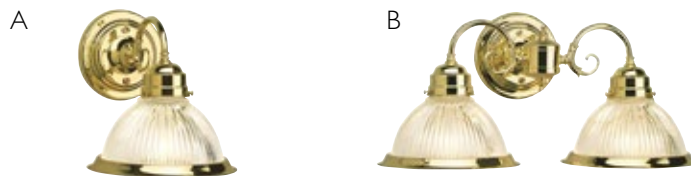

Millbridge Collection

POLISHED BRASS WITH CLEAR RIBBED GLASS

PRODUCT #	DESCRIPTION	DIMENSIONS	LIST PRICE
A 503011	One light vanity wall light	8¼" h x 7½" w x 9¼" d	$21.95
B 503029	Two light vanity wall light	8¼" h x 7½" w x 9¼" d	31.95

All wall and vanity lights are suitable for up/down mounting and damp locations