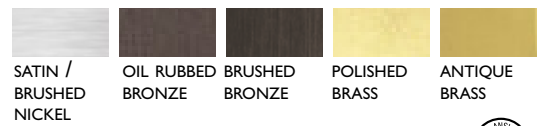

Pro Series Locksets

Tulip

SATIN NICKEL

	FUNCTION	VIEW PACK PRODUCT#	LIST PRICE	BOX PACK PRODUCT#	LIST PRICE
A	Dummy/decorative			781898	$7.95
B	Passage/Hall & closet	784793	$16.95	781914	15.95
	Universal latch			▲ 740613	16.95
C	Privacy/Bed & bath	784801	16.95	781906	16.95
	Universal latch			▲ 740621	17.95
D	Keyed entry	784819	19.95	781922	18.95
	Universal latch			740639	19.95
	Keyed entry & deadbolt	782896	39.95		

POLISHED BRASS

	FUNCTION	VIEW PACK PRODUCT#	LIST PRICE	BOX PACK PRODUCT#	LIST PRICE
A	Dummy/decorative			783183	$6.95
B	Passage/Hall & closet	780957	$14.95	782730	12.95
	Universal latch			▲ 740589	14.95
C	Privacy/Bed & bath	780965	15.95	782748	14.95
	Universal latch			▲ 740597	15.95
D	Keyed entry	780973	17.95	782755	16.95
	Universal latch			▲ 740605	17.95
	Keyed entry & deadbolt	780981	35.95	782789	33.95

ANTIQUe BRASS

	FUNCTION	VIEW PACK PRODUCT#	LIST PRICE	BOX PACK PRODUCT#	LIST PRICE
A	Dummy/decorative			786228	$7.95
B	Passage/Hall & closet	755272	$15.95		
	Universal latch			755363	15.95
C	Privacy/Bed & bath	755280	16.95		
	Universal latch			755355	16.95
D	Keyed entry	755298	18.95		
	Universal latch			755371	19.95
	Keyed entry & deadbolt	755389	37.95