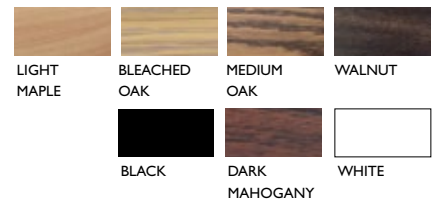

52" Three Light Ceiling Fans

Millbridge

I53932

List price: $145.95

- Oil rubbed bronze with frosted glass
- Reversible blades in dark mahogany and light maple finish

ENERGY EFFICIENCY DATA :

AIRFLOW: 4,950 CFM

ELECTRICITY USE: 50 WATTS
(EXCLUDES LIGHTS)

AIRFLOW EFFICIENCY: 99 CFM/W

Millbridge

I53957

List price: $143.95

- Satin nickel with frosted glass
- Reversible blades in black and light maple finish

ENERGY EFFICIENCY DATA :

AIRFLOW: 4,950 CFM

ELECTRICITY USE: 50 WATTS
(EXCLUDES LIGHTS)

AIRFLOW EFFICIENCY: 99 CFM/W

Millbridge

I53965

List price: $129.95

- White with frosted glass
- Reversible blades in bleached oak and white finish

ENERGY EFFICIENCY DATA :

AIRFLOW: 4,950 CFM

ELECTRICITY USE: 50 WATTS
(EXCLUDES LIGHTS)

AIRFLOW EFFICIENCY: 99 CFM/W

Millbridge CFL

I54237

List price: $163.95

- Oil rubbed bronze with frosted glass
- Reversible blades in dark mahogany and light maple finish

ENERGY EFFICIENCY DATA :

AIRFLOW: 5,380 CFM

ELECTRICITY USE: 65 WATTS
(EXCLUDES LIGHTS)

AIRFLOW EFFICIENCY: 83 CFM/W