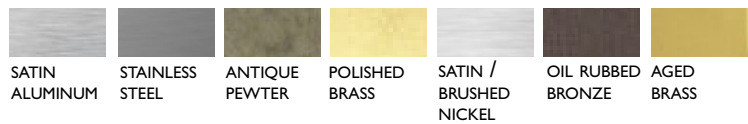

Keying and Accessories

Thick Door Extension Kits

SATIN NICKEL

FUNCTION	PRODUCT#	LIST PRICE
Handleset kit	792960	\$3.95
Entry lock kit	792952	3.95
Single cyl deadbolt kit	792945	3.95

OIL RUBBED BRONZE

FUNCTION	PRODUCT#	LIST PRICE
Handleset kit	792937	\$3.95
Entry lock kit	792929	3.95
Single cyl deadbolt kit	792911	3.95