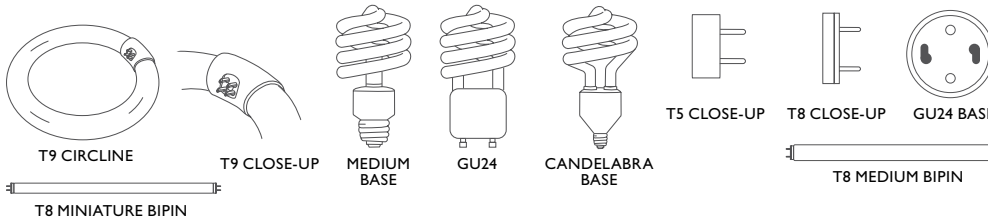

FLOURESCENT LAMPS

GU24 = 2 PIN FLUORESCENT SPRINGLAMP REQUIRED
T5 = 2 PIN FLUORESCENT CYLINDER BULB REQUIRED
T8 = 2 PIN FLUORESCENT CYLINDER BULB REQUIRED
T9 = 4 PIN FLUORESCENT CIRCULAR BULB REQUIRED

Chandelier and pendant lighting information

Chandeliers and pendants are standard with 48" of chain and 60" of cord.
Mini pendants are standard with 2 x 6" rods and 2 x 12" rods for adjustable heights.

Recessed Lighting Product Knowledge

Certifications

UL or ETL listed to ensure highest quality. All recessed housing and select recessed trims are UL or ETL listed for use in damp locations. Washington State Energy Code compliant. All housings comply with WSEC air sealing requirements to limit heat loss and moisture movement. Recessed construction packaging can be sold as a single unit or as a contractor pack from the same kraft box.

Housings

Housings are adaptable to both IC/non-IC applications. 6" housings available. Adjustable nail-in hanger bars are designed to fit varying width joists.