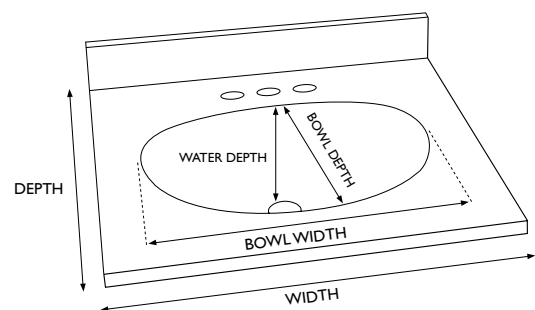

Green advantage

Retailers and builders in the state of California are required to use only California 93120 compliant wood products in order to comply with state laws. California 93120 compliant products are meant to reduce exposure to formaldehyde, reduce the risk of formaldehyde-related cancer and improve air quality by removing formaldehyde emissions.

Vanity Tops Product Knowledge

Granite

- Fits Design House fully assembled and ready-to-assemble vanities
- Pre-sealed for stain resistance
- 2 cm thick granite polished on three sides with eased edge profile
- Pre-drilled for single-hole, 4" centerset or 8" widespread faucets
- Pre-installed ceramic UPC certified undermount sink
- 4" backsplash included
- One year limited warranty

Cultured Marble

- Fits Design House fully assembled and ready-to-assemble vanities
- Stain, crack, and shock resistant
- ANSI Z124.3-2005/CSA B45 series compliant
- Pre-drilled for 4" centers, single hole, 8" widespread
- Integral backsplash on some models
- Available in view box and sleeve pack
- Five year limited warranty