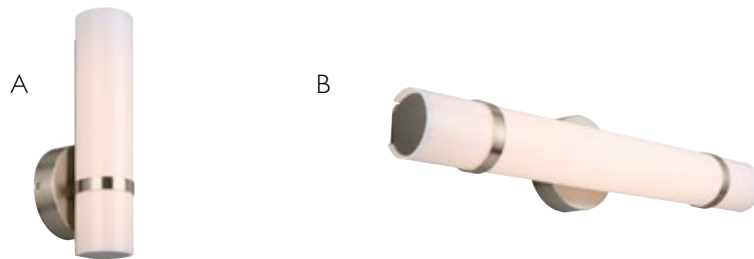

All wall and vanity lights are suitable for up/down mounting and damp locations

Wall and Bath Lighting

LED

NEW

Haswell Collection

POLISHED CHROME WITH FROSTED ACRYLIC AND CLEAR EDGED LENS

PRODUCT #	DESCRIPTION	DIMENSIONS	LIST PRICE
A 577767	LED one light wall light	8" h x 4 $\frac{3}{4}$ " w x 3 $\frac{7}{8}$ " d	\$102.95
B 577783	LED three light vanity light	7" h x 24" w x 3 $\frac{7}{8}$ " d	215.95
C 577791	LED four light vanity light	7" h x 32 $\frac{1}{2}$ " w x 3 $\frac{7}{8}$ " d	254.95