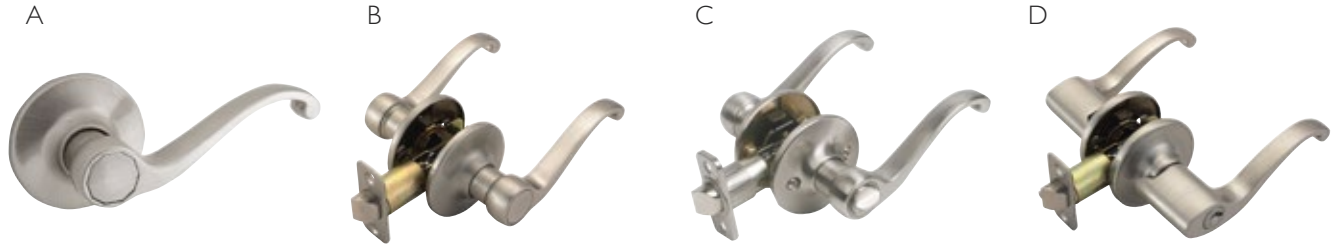

Pro Series Locksets

Scroll

SATIN NICKEL

FUNCTION	VIEW PACK PRODUCT#	LIST PRICE	BOX PACK PRODUCT#	LIST PRICE
A Dummy/decorative			781815	$12.95
B Passage/Hall & closet	784736	$23.95	781831	22.95
Universal latch			740365	23.95
C Privacy/Bed & bath	784744	23.95	781823	22.95
Universal latch			740399	24.95
D Keyed entry	784876	35.95	784918	34.95
Universal latch			740332	36.95
Keyed entry with ball	784751	24.95	781849	23.95
Universal latch			741058	25.95

OIL RUBBED BRONZE

FUNCTION	VIEW PACK PRODUCT#	LIST PRICE	BOX PACK PRODUCT#	LIST PRICE
A Dummy/decorative			791657	$12.95
B Passage/Hall & closet	750695	$24.95	791624	23.95
Universal latch			740373	25.95
C Privacy/Bed & bath	750703	25.95	791632	24.95
Universal latch			740407	25.95
D Keyed entry	750711	38.95	791640	37.95
Universal latch			740340	38.95
Keyed entry with ball	750729	26.95	750737	25.95
Universal latch			741165	27.95

POLISHED BRASS

FUNCTION	VIEW PACK PRODUCT#	LIST PRICE	BOX PACK PRODUCT#	LIST PRICE
A Dummy/decorative			775338	$10.95
B Passage/Hall & closet	782706	$20.95	783035	19.95
Universal latch	▲ 754812	21.95	740357	21.95
C Privacy/Bed & bath	782714	21.95	783043	20.95
Universal latch	▲ 754804	22.95	▲ 740381	21.95
D Keyed entry	784868	31.95	784892	30.95
Universal latch	754796	33.95	▲ 741033	32.95
Keyed entry with ball	782722	21.95	783050	20.95
Universal latch			741041	22.95