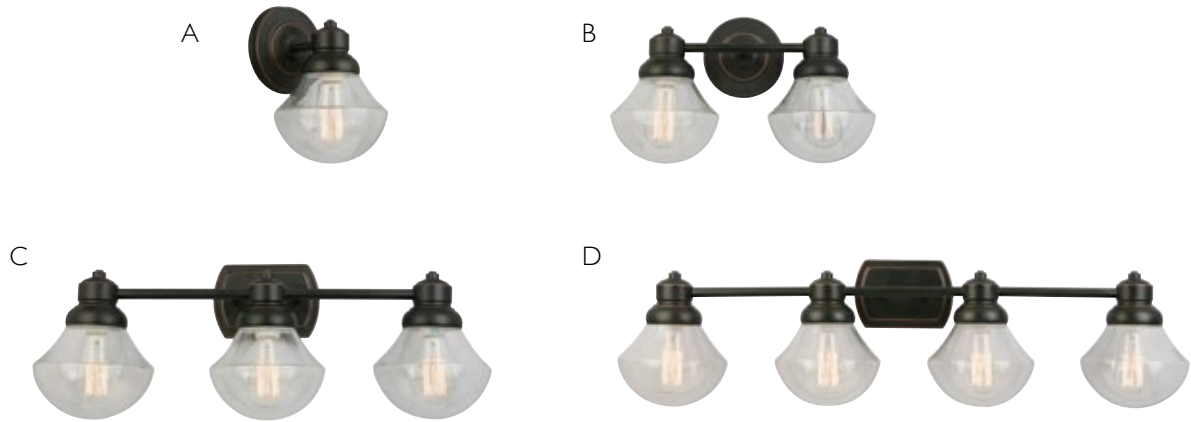

A

B

C

NEW

Dove Creek Collection

SATIN NICKEL WITH FROSTED GLASS

PRODUCT #	DESCRIPTION	DIMENSIONS	LIST PRICE
A 577981	One light wall light	6½" h x 5⅜" w x 6" d	\$36.95
B 578005	Three light vanity light	6½" h x 24" w x 6" d	93.95
C 578013	Four light vanity light	6½" h x 32" w x 6" d	128.95

All wall and vanity lights are suitable for up/down mounting and damp locations

Wall and Bath Lighting

NEW

Sawyer Collection

OIL RUBBED BRONZE WITH CLEAR SEEDY GLASS

PRODUCT #	DESCRIPTION	DIMENSIONS	LIST PRICE
A 577858	One light wall light	10" h x 6 ⁵ / ₈ " w x 7 ³ / ₈ " d	\$54.95
B 577866	Two light wall light	10 ¹ / ₄ " h x 16 ³ / ₈ " w x 7 ³ / ₈ " d	109.95
C 577874	Three light vanity light	9 ³ / ₄ " h x 27 ¹ / ₄ " w x 7 ¹ / ₂ " d	158.95
D 578294	Four light vanity light	9 ³ / ₄ " h x 37 ¹ / ₄ " w x 7 ¹ / ₂ " d	209.95