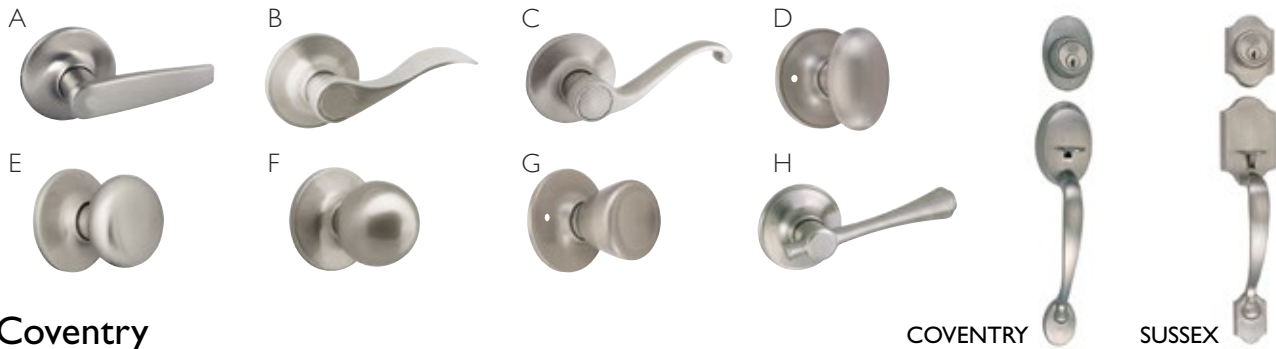

OIL RUBBED BRONZE

INSIDE TRIM	TWO WAY LATCH PRODUCT#	LIST PRICE
B Karsen	581942	\$221.95
C Lyss	582007	221.95
D Ronan	581975	221.95
E Vista	582031	221.95

BRUSHED BRONZE

INSIDE TRIM	TWO WAY LATCH PRODUCT#	LIST PRICE
A Eastport	581918	\$221.95

Note: To convert 2W handlesets to universal, add deadbolt and passage latch.

Radius and square corner faceplates included

Universal latches

FUNCTION	PRODUCT #	PRODUCT #	LIST PRICE
A 6W Entry latch	582189 Satin nickel	582197 Bronze	\$10.95
B 6W Passage latch	582213 Satin nickel	582221 Bronze	10.95
C 6W Deadbolt latch	582247 Satin nickel	582254 Bronze	10.95

Pro Entry Handlesets

Coventry

SATIN NICKEL

INSIDE TRIM	TWO WAY LATCH PRODUCT#	LIST PRICE	UNIVERSAL LATCH PRODUCT#	LIST PRICE
A Delavan	702068	\$112.95		
B Springdale	700682	114.95	▲ 754499	\$121.95
C Scroll	783514	118.95	▲ 740308	125.95
D Egg	750208	113.95	740928	120.95
E Cambridge	753533	110.95	▲ 754549	116.95
F Ball	783498	105.95	▲ 740936	111.95
G Tulip	783506	101.95	▲ 754630	107.95