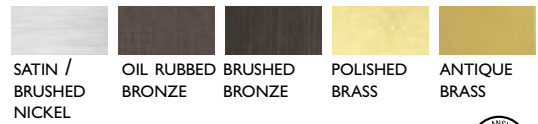

Emblem Entry Handlesets NEW

Moderno

MODERNO

SATIN NICKEL

INSIDE TRIM	TWO WAY LATCH PRODUCT#	LIST PRICE
A Eastport	581926	$221.95
B Karsen	581959	221.95
C Lyss	582015	221.95
D Ronan	581983	221.95
E Vista	582049	221.95

OIL RUBBED BRONZE

INSIDE TRIM	TWO WAY LATCH PRODUCT#	LIST PRICE
B Karsen	581942	$221.95
C Lyss	582007	221.95
D Ronan	581975	221.95
E Vista	582031	221.95

BRUSHED BRONZE

INSIDE TRIM	TWO WAY LATCH PRODUCT#	LIST PRICE
A Eastport	581918	$221.95

Note: To convert 2W handlesets to universal, add deadbolt and passage latch.

Radius and square corner faceplates included

Universal latches

FUNCTION	PRODUCT #	PRODUCT #	LIST PRICE
A 6W Entry latch	582189 Satin nickel	582197 Bronze	$10.95
B 6W Passage latch	582213 Satin nickel	582221 Bronze	10.95
C 6W Deadbolt latch	582247 Satin nickel	582254 Bronze	10.95