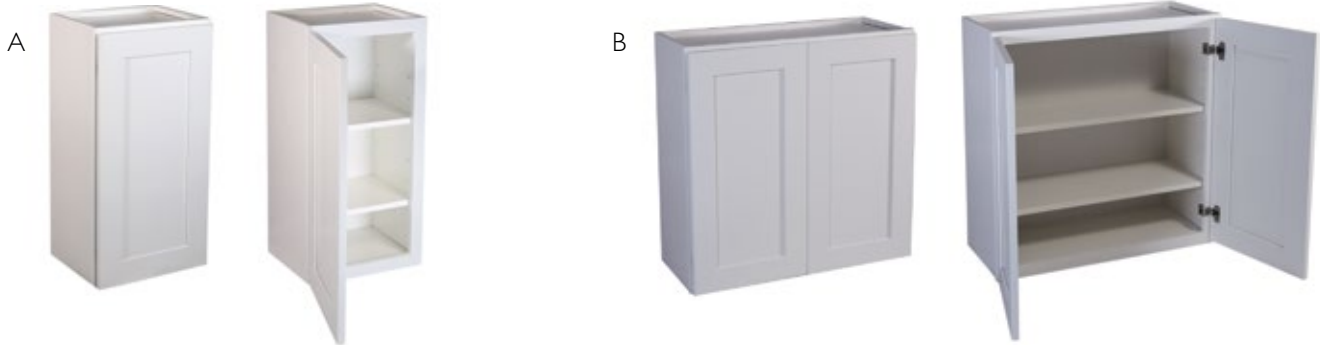

Brookings Kitchen Cabinets NEW

READY TO ASSEMBLE • WHITE

	PRODUCT #	DESCRIPTION	DIMENSIONS	LIST PRICE
A	561530	12" One door wall cabinet	12" w x 24" h x 12" d	$99.95
	561548	15" One door wall cabinet	15" w x 24" h x 12" d	114.95
	561555	18" One door wall cabinet	18" w x 24" h x 12" d	121.95
	561563	21" One door wall cabinet	21" w x 24" h x 12" d	148.95
B	561571	24" Two door wall cabinet	24" w x 24" h x 12" d	171.95
	561589	27" Two door wall cabinet	27" w x 24" h x 12" d	191.95
	561597	30" Two door wall cabinet	30" w x 24" h x 12" d	208.95
	561605	33" Two door wall cabinet	33" w x 24" h x 12" d	225.95
	561613	36" Two door wall cabinet	36" w x 24" h x 12" d	242.95