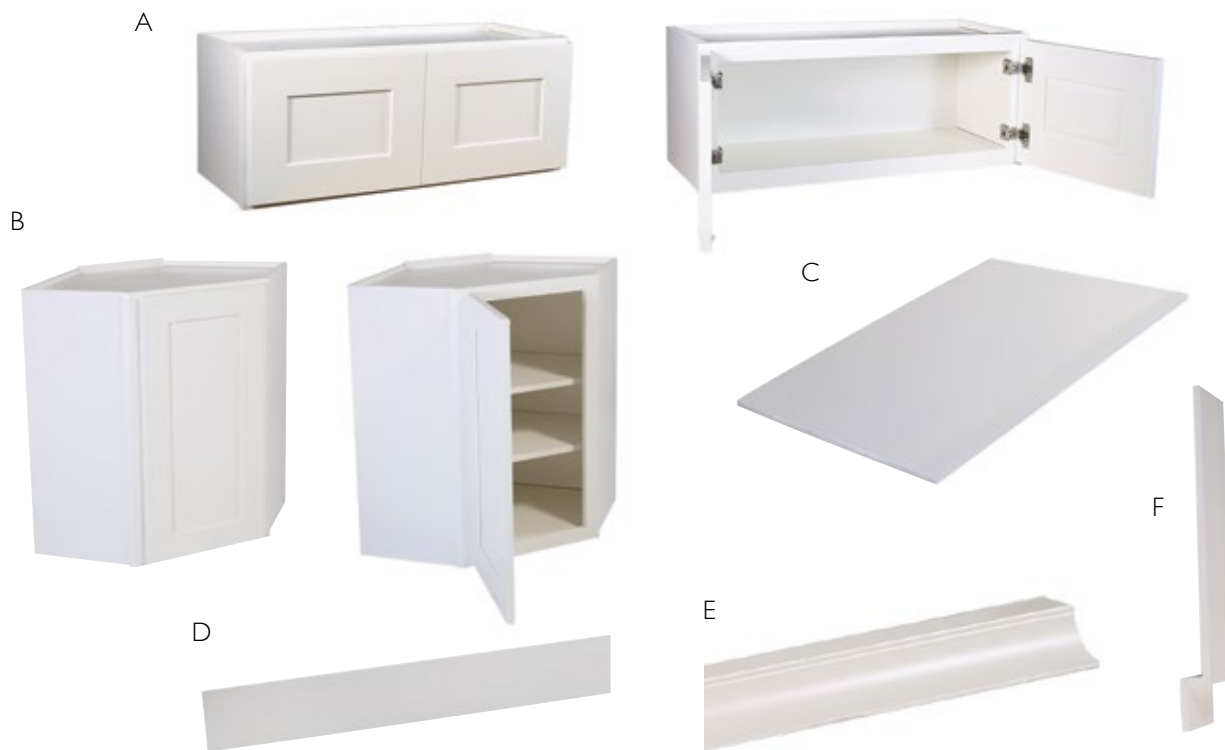

Brookings Kitchen Cabinets NEW

READY TO ASSEMBLE • WHITE

	PRODUCT #	DESCRIPTION	DIMENSIONS	LIST PRICE
A	561621	Two door wall cabinet	30" w x 12" h x 12" d	$117.95
	561639	Two door wall cabinet	30" w x 15" h x 12" d	134.95
	561647	Two door wall cabinet	33" w x 15" h x 12" d	147.95
	561654	Two door wall cabinet	36" w x 15" h x 12" d	157.95
	561662	Two door wall cabinet	30" w x 18" h x 12" d	154.95
	561670	Two door wall cabinet	36" w x 18" h x 12" d	180.95
B	561779	Corner wall cabinet	24" w x 30" h x 12" d	287.95
C	561803	Finished panel	48" w x 96" h x ¼" d	120.95
D	561860	Toe kick skin	96" w x 4½" h x 1/8" d	10.95
E	561886	Crown molding	3" w x 96" h x ¾" d	72.95
F	561811	30" Filler	3" w x 30" h x ¾" d	20.95
	561829	42" Filler	3" w x 42" h x ¾" d	28.95
	561845	96" Filler	3" w x 96" h x ¾" d	68.95
	561852	Filler	6" w x 42" h x ¾" d	57.95
	561878	Scribe molding - <i>not shown</i>	1" w x 96" h x ¼" d	15.95
	561894	Outside corner molding - <i>not shown</i>	¾" w x 96" h	33.95
	915686	Slow close drawer glides set - <i>not shown</i>		44.95