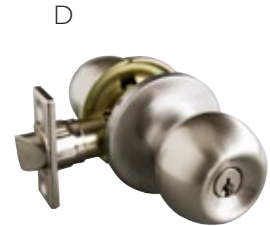

Gateway Series Lockset Universal Latch

Bay

SATIN NICKEL

FUNCTION	VIEW PACK PRODUCT#	LIST PRICE
A Dummy/decorative	727107	$6.95
B Passage/Hall & closet	727123	14.95
C Privacy/Bed & bath	727131	14.95
D Keyed entry	727115	17.95
Keyed entry & deadbolt	727149	30.95

OIL RUBBED BRONZE

FUNCTION	VIEW PACK PRODUCT#	LIST PRICE
A Dummy/decorative	727156	$7.95
B Passage/Hall & closet	727172	15.95
C Privacy/Bed & bath	727180	15.95
D Keyed entry	727164	18.95
Keyed entry & deadbolt	727198	32.95

POLISHED BRASS

FUNCTION	VIEW PACK PRODUCT#	LIST PRICE
A Dummy/decorative	727008	$5.95
B Passage/Hall & closet	727024	12.95
C Privacy/Bed & bath	727032	13.95
D Keyed entry	727016	15.95
Keyed entry & deadbolt	727040	28.95

INDOOR LIGHTING

OUTDOOR LIGHTING

CEILING FANS

PLUMBING

HARDWARE

BATH ACCESSORIES

BATH FURNITURE

KITCHEN CABINETS

INDEX