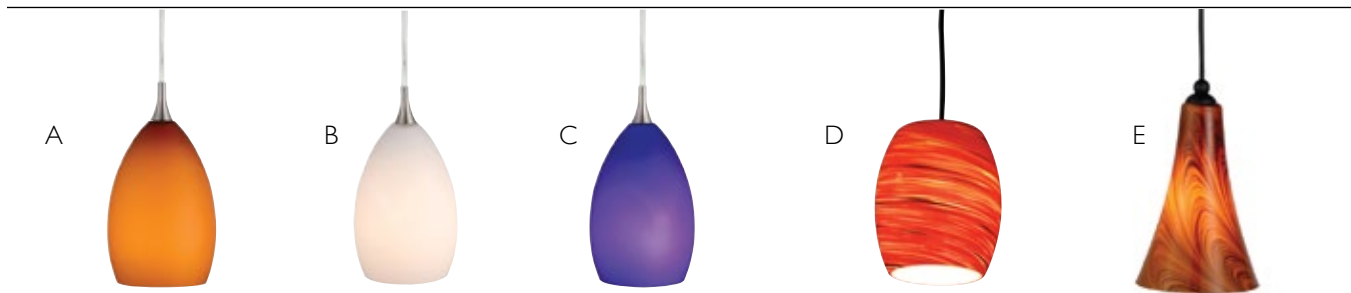

Art Glass

	PRODUCT #	DESCRIPTION	DIMENSIONS	LIST PRICE
A	516823	Preston art glass pendant SATIN NICKEL WITH AMBER GLASS AND WHITE INTERIOR	7" h x 4" dia	$56.95
B	516849	Preston art glass pendant SATIN NICKEL WITH WHITE GLASS AND WHITE INTERIOR	7" h x 4" dia	56.95
C	516831	Preston art glass pendant SATIN NICKEL WITH BLUE GLASS AND WHITE INTERIOR	7" h x 4" dia	56.95
D	505768	Red Hot art glass pendant SATIN NICKEL WITH RED GLASS	6½" h x 4½" dia	80.95
E	516807	Carson art glass pendant OIL RUBBED BRONZE WITH CARAMEL SWIRL GLASS	8" h x 5" dia	72.95