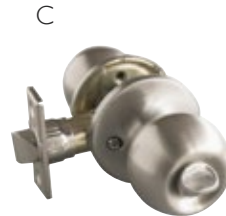

Gateway Series Lockset Universal Latch

Bay

SATIN NICKEL

FUNCTION	VIEW PACK PRODUCT#	LIST PRICE
A Dummy/decorative	727107	$6.95
B Passage/Hall & closet	727123	14.95
C Privacy/Bed & bath	727131	14.95
D Keyed entry	727115	17.95
Keyed entry & deadbolt	727149	30.95

OIL RUBBED BRONZE

FUNCTION	VIEW PACK PRODUCT#	LIST PRICE
A Dummy/decorative	727156	$7.95
B Passage/Hall & closet	727172	15.95
C Privacy/Bed & bath	727180	15.95
D Keyed entry	727164	18.95
Keyed entry & deadbolt	727198	32.95

POLISHED BRASS

FUNCTION	VIEW PACK PRODUCT#	LIST PRICE
A Dummy/decorative	727008	$5.95
B Passage/Hall & closet	727024	12.95
C Privacy/Bed & bath	727032	13.95
D Keyed entry	727016	15.95
Keyed entry & deadbolt	727040	28.95

INDOOR LIGHTING

OUTDOOR LIGHTING

CEILING FANS

PLUMBING

HARDWARE

BATH ACCESSORIES

BATH FURNITURE

KITCHEN CABINETS

INDEX