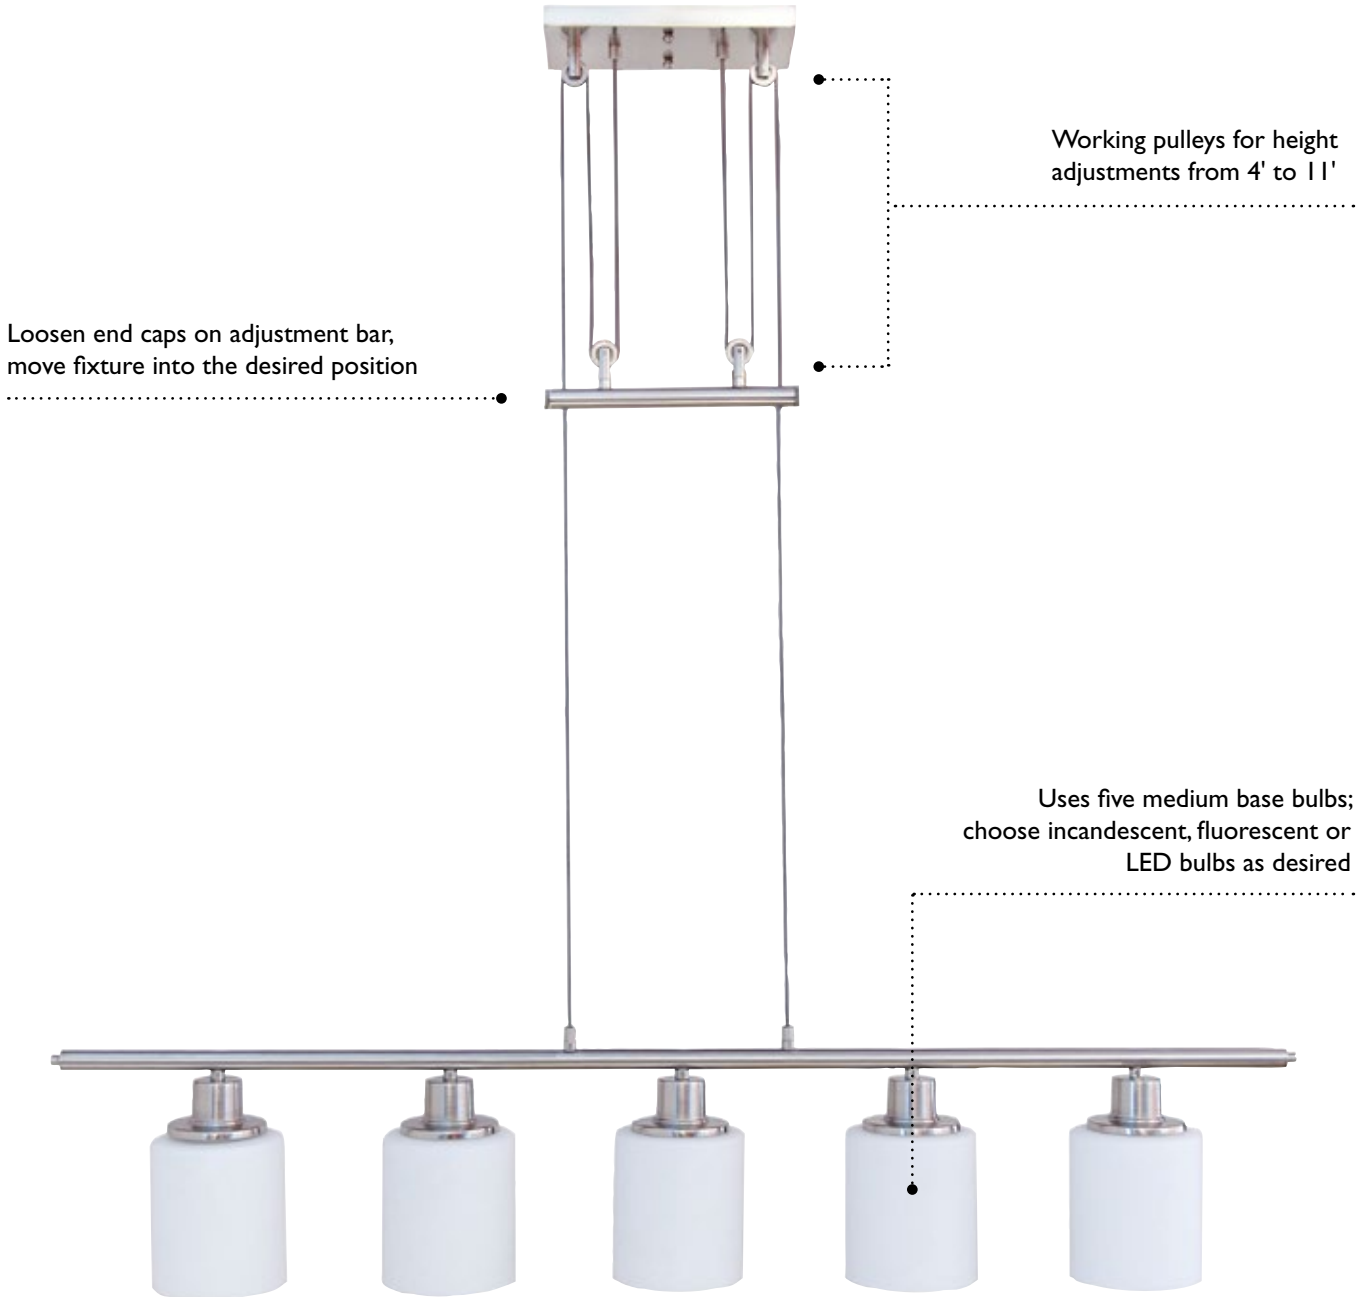

Millbridge Collection

POLISHED BRASS WITH CLEAR RIBBED GLASS

PRODUCT #	DESCRIPTION	DIMENSIONS	LIST PRICE
500546	Five light chandelier	13½" h x 22¾" dia	\$84.95

Drake

OIL RUBBED BRONZE WITH ALABASTER GLASS

PRODUCT #	DESCRIPTION	DIMENSIONS	LIST PRICE
▲ 514885	Five light chandelier	20½" h x 24" dia	\$252.95

Aveline Pulley Pendant

PRODUCT #	DESCRIPTION	DIMENSIONS	LIST PRICE
578435	Aveline pulley pendant SATIN NICKEL WITH FROSTED GLASS	49¼" h x 44⅜" w x 4¾" d	\$279.95