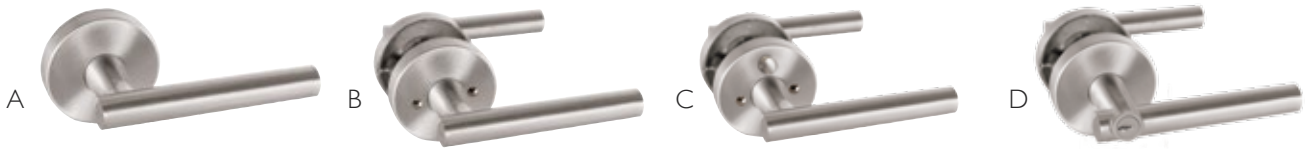

Gateway Series

- Shelf-ready merchandiser tray
- Universal latch fits any standard door
- Limited lifetime warranty

Choose the collection that fits your needs

GATEWAY

PRO

EMBLEM

Emblem Series Locksets NEW

Eastport