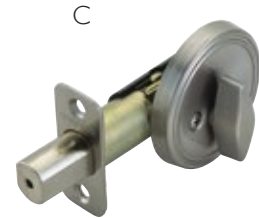

Pro Series Locksets

Deadbolts

SATIN NICKEL

FUNCTION	VIEW PACK PRODUCT#	LIST PRICE	BOX PACK PRODUCT#	LIST PRICE
A Single cylinder	784843	$20.95	783589	$19.95
Universal latch	▲ 754895	21.95	740423	21.95
B Double cylinder	784850	21.95	783829	20.95
C Single sided			750836	14.95

OIL RUBBED BRONZE

FUNCTION	VIEW PACK PRODUCT#	LIST PRICE	BOX PACK PRODUCT#	LIST PRICE
A Single cylinder	750745	$21.95	791665	$20.95
Universal latch	▲ 754903	23.95	740431	22.95
B Double cylinder	750760	24.95	791673	23.95
C Single sided			750869	15.95

BRUSHED BRONZE

FUNCTION	BOX PACK PRODUCT#	LIST PRICE
A Single cylinder	702456	$21.95
B Double cylinder	702613	23.95
C Single sided	702621	16.95

POLISHED BRASS

FUNCTION	VIEW PACK PRODUCT#	LIST PRICE	BOX PACK PRODUCT#	LIST PRICE
A Single cylinder	780999	$18.95	782763	$17.95
Universal latch	▲ 754879	19.95	▲ 741363	18.95
B Double cylinder	781005	21.95	782771	20.95
C Single sided			750828	13.95

ANTIQUE BRASS

FUNCTION	VIEW PACK PRODUCT#	LIST PRICE	BOX PACK PRODUCT#	LIST PRICE
A Single cylinder	▲ 755348	$19.95	755306	$18.95
Universal latch	▲ 755264	20.95	755322	20.95
B Double cylinder		▲ 755314		22.95

INDOOR LIGHTING

OUTDOOR LIGHTING

CEILING FANS

PLUMBING

HARDWARE

BATH ACCESSORIES

BATH FURNITURE

KITCHEN CABINETS

INDEX