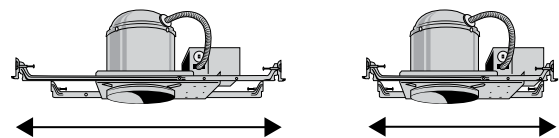

Housings

Housings are adaptable to both IC/non-IC applications. 6" housings available. Adjustable nail-in hanger bars are designed to fit varying width joists.

IC = INSTALLED WITH INSULATION CONTACT

NON-IC = INSTALLED WITH NO INSULATION CONTACT