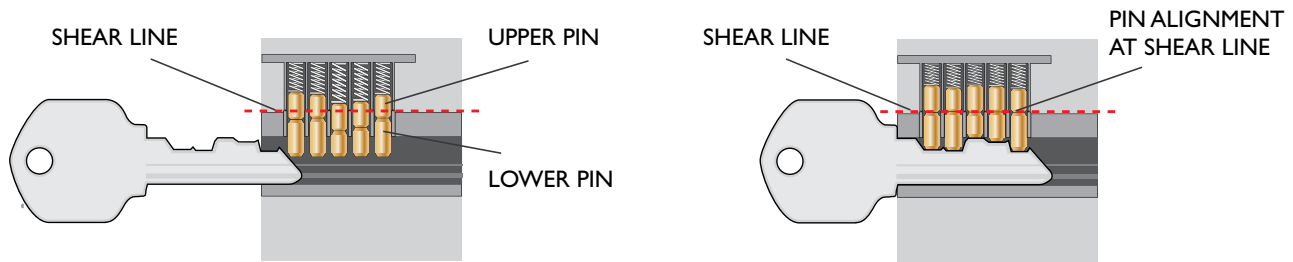

UL Listed products are rated for use on fire doors.

5-Pin high security

Design House locks are a pin tumbler lock design, which is a system that requires a specific key to move a series of pins to release the lock. When the proper key is inserted, the pins will be pushed upwards, lining up the pairs where the cylinder and the outer housing meet. This point is called the shear line. When the pin pairs meet at the shear line, it allows the keys to rotate the cylinder plug and enables the door knob to become unlocked.