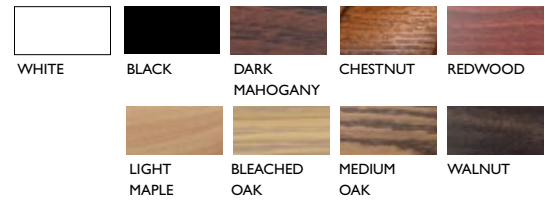

Single Light Ceiling Fans

Eastport 52"

I54336

List price: $189.95

- Satin nickel with frosted white glass
- Blades in redwood finish

ENERGY EFFICIENCY DATA :

AIRFLOW: 4,500 CFM

ELECTRICITY USE: 60 WATTS
(EXCLUDES LIGHTS)

AIRFLOW EFFICIENCY: 75 CFM/W

Ironwood 52" CFL

I54070

List price: $240.95

- Satin nickel with snow glass
- Reversible blades in redwood and light maple finish

ENERGY EFFICIENCY DATA :

AIRFLOW: 5,380 CFM

ELECTRICITY USE: 65 WATTS
(EXCLUDES LIGHTS)

AIRFLOW EFFICIENCY: 83 CFM/W

Atrium 30" hugger fan

I52991

List price: $104.95

- White with frosted opal glass
- 30" Reversible blades in bleached oak and white finish

ENERGY EFFICIENCY DATA :

AIRFLOW: 3,900 CFM

ELECTRICITY USE: 45 WATTS
(EXCLUDES LIGHTS)

AIRFLOW EFFICIENCY: 87 CFM/W

Millbridge 42" hugger fan

I56588

List price: $88.95

- Polished brass with opal glass
- Reversible blades in medium oak and walnut finish

ENERGY EFFICIENCY DATA :

AIRFLOW: 4,400 CFM

ELECTRICITY USE: 45 WATTS
(EXCLUDES LIGHTS)

AIRFLOW EFFICIENCY: 98 CFM/W

Millbridge 42" hugger fan

I57958

List price: $84.95

- White with opal glass
- Blades in bleached oak and white finish

ENERGY EFFICIENCY DATA :

AIRFLOW: 4,400 CFM

ELECTRICITY USE: 45 WATTS
(EXCLUDES LIGHTS)

AIRFLOW EFFICIENCY: 98 CFM/W