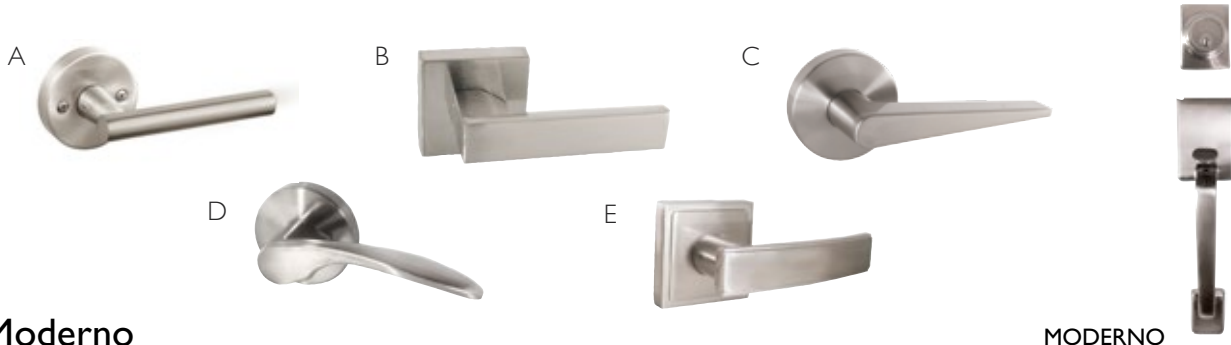

Includes 2W adjustable latch

Emblem Series Locksets NEW

Ronan

	FUNCTION	PRODUCT #		PRODUCT #		LIST PRICE
A	Dummy/Decorative RH	581249	Satin nickel	581199	Oil rubbed bronze	\$19.95
	Dummy/Decorative LH	582130	Satin nickel	582122	Oil rubbed bronze	20.95
B	Passage/Hall & closet	581256	Satin nickel	581207	Oil rubbed bronze	41.95
C	Privacy/Bed & bath	581264	Satin nickel	581215	Oil rubbed bronze	43.95
D	Keyed entry	581272	Satin nickel	581223	Oil rubbed bronze	72.95
	Keyed entry & deadbolt	581280	Satin nickel	581231	Oil rubbed bronze	100.95
	Handleset	581983	Satin nickel	581975	Oil rubbed bronze	221.95

Vista

	FUNCTION	PRODUCT #		PRODUCT #		LIST PRICE
A	Dummy/Decorative	581777	Satin nickel	581728	Oil rubbed bronze	\$19.95
B	Passage/Hall & closet	581785	Satin nickel	581736	Oil rubbed bronze	40.95
C	Privacy/Bed & bath	581793	Satin nickel	581744	Oil rubbed bronze	42.95
D	Keyed entry	581801	Satin nickel	581751	Oil rubbed bronze	73.95
	Keyed entry & deadbolt	581819	Satin nickel	581769	Oil rubbed bronze	103.95
	Handleset	582049	Satin nickel	582031	Oil rubbed bronze	221.95

Deadbolts

	FUNCTION	PRODUCT #		PRODUCT #		LIST PRICE
A	Deadbolt square single cylinder	581835	Satin nickel	581827	Oil rubbed bronze	\$44.95
B	Deadbolt round single cylinder	581868	Satin nickel	581850	Oil rubbed bronze	44.95
C	Deadbolt square deco single cylinder	581892	Satin nickel	581884	Oil rubbed bronze	44.95

Includes 2W adjustable latch

Emblem Entry Handlesets NEW

Moderno

MODERNO

SATIN NICKEL

INSIDE TRIM	TWO WAY LATCH PRODUCT#	LIST PRICE
A Eastport	581926	\$221.95
B Karsen	581959	221.95
C Lyss	582015	221.95
D Ronan	581983	221.95
E Vista	582049	221.95