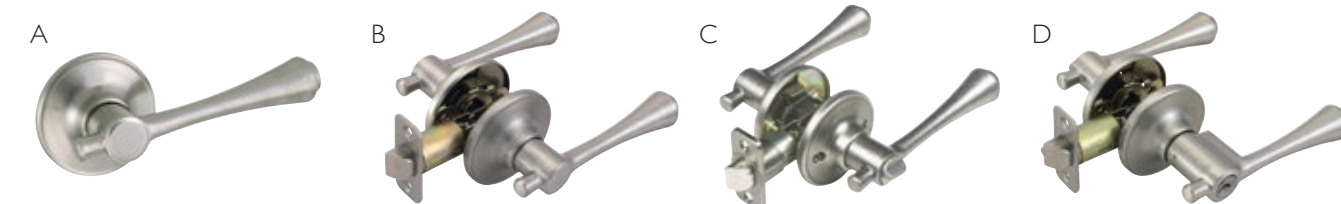

Ironwood

SATIN NICKEL

FUNCTION	BOX PACK PRODUCT#	LIST PRICE
A Dummy/decorative	755421	$12.95
B Passage/Hall & closet	755413	23.95
Universal latch	755454	25.95
C Privacy/Bed & bath	755405	24.95
Universal latch	755447	26.95
D Keyed entry	755397	37.95
Universal latch	755439	39.95

BRUSHED BRONZE

FUNCTION	BOX PACK PRODUCT#	LIST PRICE
A Dummy/decorative	702449	$13.95
B Passage/Hall & closet	702423	25.95
C Privacy/Bed & bath	702431	26.95
D Keyed entry	702464	40.95