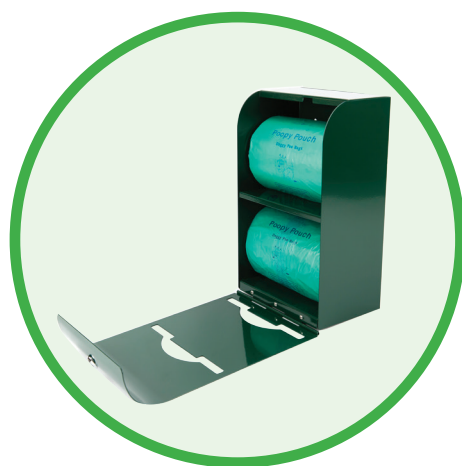

Poopy Pouch Regal Dispenser

Item #PP-H-DSP

- Dispenses one header bag at a time
- “Please Clean Up After Your Dog” sign is screen-printed directly on the dispenser

Replacement Bags:

Regal Dispenser Pet Waste Bags

- Item #PP-H-200-20M (see page 8)

Poopy Pouch Imperial Dispenser

Item #PP-DSP-2R400

- High capacity
- Holds up to 800 tie-handle bags

Replacement Bags:

Imperial Dispenser Pet Waste Bags

- Item #SD-6-400 (see page 8)

Poopy Pouch Monarch Universal Dispenser

Item #PP-DSP-3R200

- Universal style
- Holds up to 600 universal bags

Replacement Bags:

Monarch Universal Dispenser Pet Waste Bags

- Item #PP-RB-200 (see page 8)