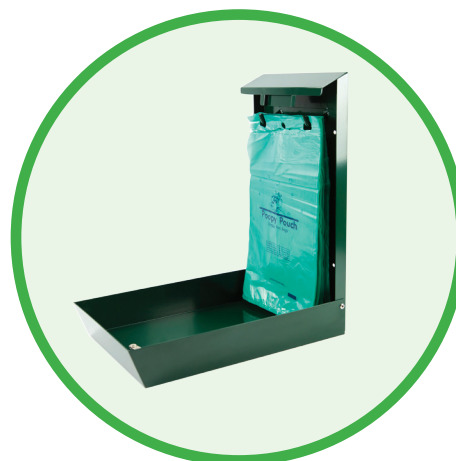

EXPRESS BEIGE

The Poopy Pouch Pet Waste Dispensers are a great option for limited space and can easily be mounted anywhere. This is an affordable solution for placing in multiple locations.

All dispensers are constructed of high quality galvanized powder coated steel and include:

- Vandal proof lock
- Installation instructions and mounting hardware

DISPENSER	SIZE	BAGS
Regal Item #PP-H-DSP	9.5" x 3" x 17.5"	Holds up to 600 header bags (Reorder bag item #PP-H-200-20M)
Imperial Item #PP-DSP-2R400	5.25" x 8" x 12.25"	Holds up to 800 tie-handle bags (Reorder bag item #SD-6-400)
Monarch Item #PP-DSP-3R200	9.5" x 3.125" x 17.5"	Holds up to 600 universal bags (Reorder bag item #PP-RB-200)
Express Item #PP-EXP-BEIGE Item #PP-EXP-METALLIC	8" x 5" x 10"	Holds up to 400 tie-handle bags (Reorder bag item #SD-6-400)

Poopy Pouch Regal Dispenser

Item #PP-H-DSP

- Dispenses one header bag at a time
- “Please Clean Up After Your Dog” sign is screen-printed directly on the dispenser

Replacement Bags:

Regal Dispenser Pet Waste Bags

- Item #PP-H-200-20M (see page 8)

Poopy Pouch Imperial Dispenser

Item #PP-DSP-2R400

- High capacity
- Holds up to 800 tie-handle bags

Replacement Bags:

Imperial Dispenser Pet Waste Bags

- Item #SD-6-400 (see page 8)