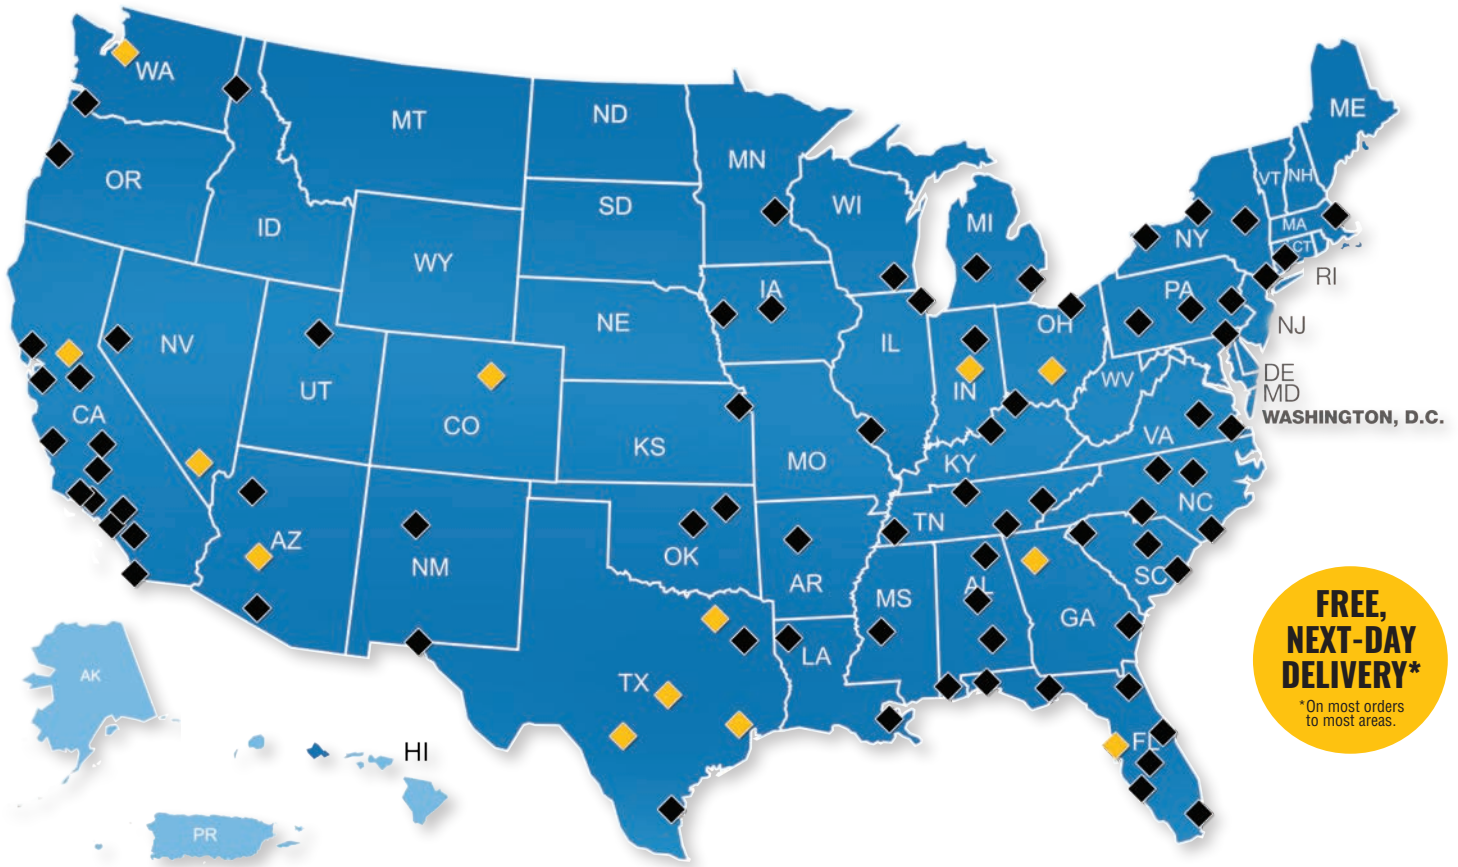

RELIABLE DELIVERY FROM COAST-TO-COAST

 Free Delivery On Most Orders

 Additional Delivery Charges May Apply

Distribution Network

 **Same Day Delivery** – Available in select areas. For details, ask at time of order.

 **Free, Next-Day Delivery*** from HD Supply trucks when you order by 5 p.m. local time

CHOOSE THE DELIVERY AND PICKUP OPTION THAT WORKS FOR YOU

Free, Next-Day Delivery

We offer free, next-day delivery* on stocked products to 95 percent of the country and have thousands more available that ship free.

Priority Overnight Service

Customers in our two to three-day delivery service areas can call **1.800.431.3000** for a shipping quote.

Will-Call Pickup In One Hour

Will-call pickup is available for most orders phoned in between 8 a.m. and 4 p.m. local time at your nearest distribution center.

Pineapple Express

Our mainland delivery policies also apply to our Oahu customers. Hazardous materials cannot be shipped to Hawaii.

Learn more at hdsupplysolutions.com/delivery