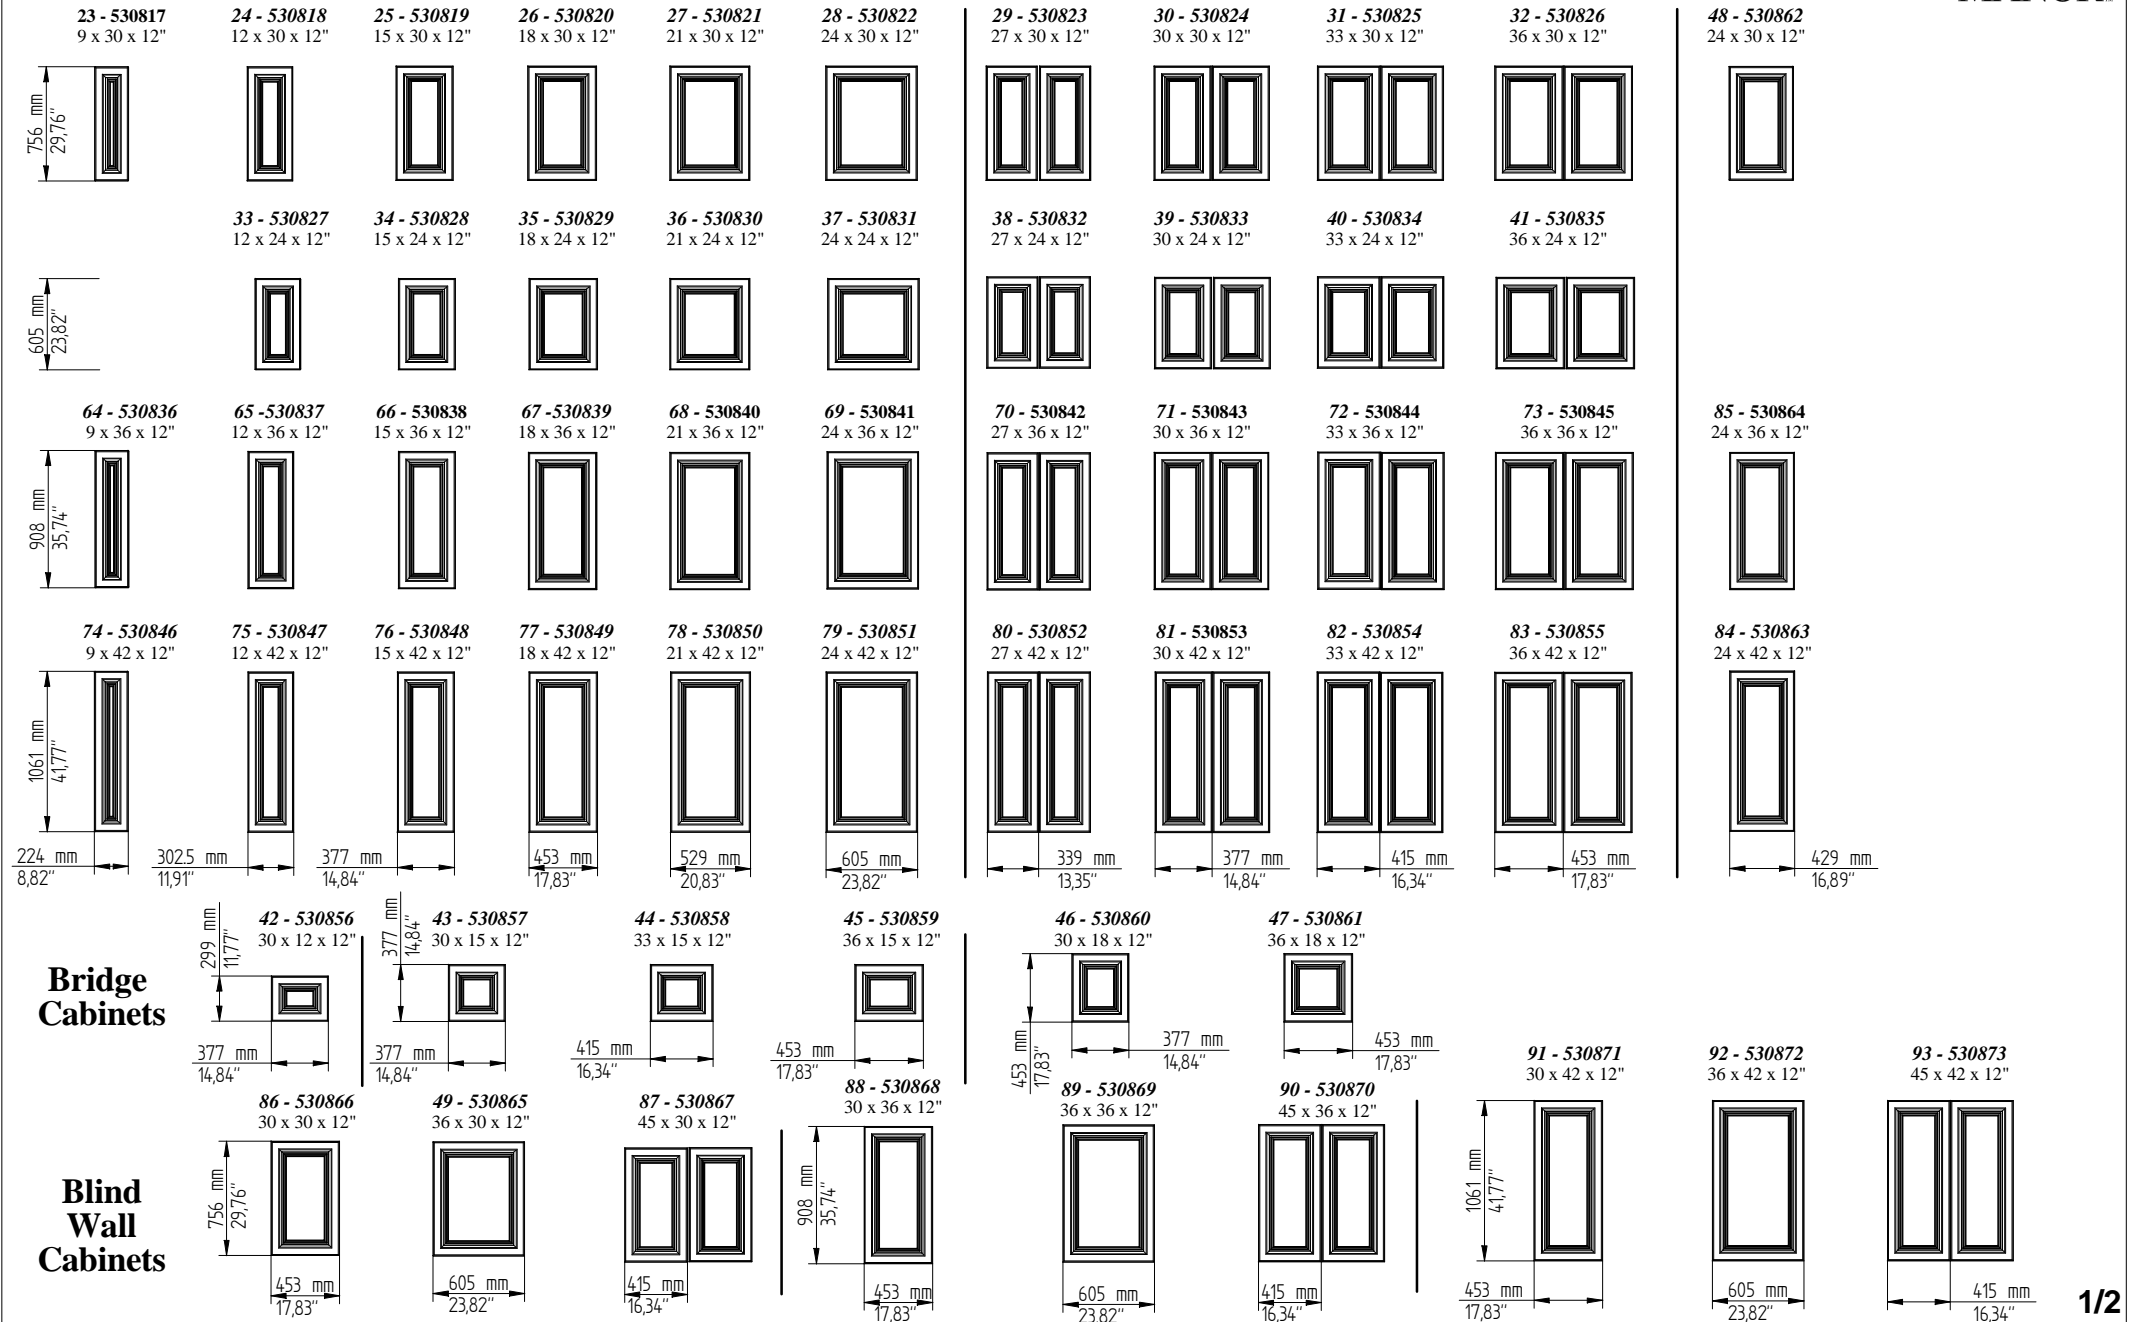

Kitchen furniture - DIMENSIONS OF THE FRONTS

Wall Cabinets - 1 Door

Wall Cabinets

Wall Cabinets - 2 Doors

Corner Wall Cabinets

Kitchen furniture - DIMENSIONS OF THE FRONTS

Base Cabinets

Base Cabinets - 1Door and 1Drawer

Base Cabinets - 2Doors and 2Drawers

Base Cabinets - 4Drawers

Sink Base-2Doors and 2 False Drawers Fronts

Lazy Susan 2 Full High, Bi-Fold Doors

Blind Base 1-Door and 1-Drawer

Pantry - 2 Doors